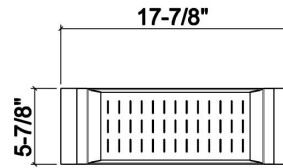

205318 | COLANDER

STAINLESS STEEL SINK ACCESSORY

Specifications

Model	205318
Collection	Colander
Compatible bowl dimension (front-to-back)	17"
Overall dimensions	6" × 17 7/8" × 2 1/4"

Features

- Can be used on top of sink to create extra workspace or on countertop
- Ideal to rinse food or to dry dishes
- Innovative and functional design to match with other standard Home Refinements accessories
- 100% premium hard rock maple or walnut handles for high quality and durability
- Rubber-tipped footings for better stability and protection
- 304 series stainless steel (18/10)
- Elegant no. 4 brushed finish that matches the appliances