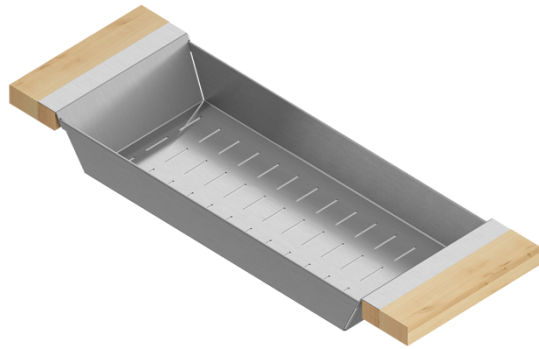

205318 | COLANDER

STAINLESS STEEL SINK ACCESSORY

Specifications

Model	205318
Collection	Colander
Compatible bowl dimension (front-to-back)	17"
Overall dimensions	6" × 17 7/8" × 2 1/4"

Features

- Can be used on top of sink to create extra workspace or on countertop
- Ideal to rinse food or to dry dishes
- Innovative and functional design to match with other standard Home Refinements accessories
- 100% premium hard rock maple or walnut handles for high quality and durability
- Rubber-tipped footings for better stability and protection
- 304 series stainless steel (18/10)
- Elegant no. 4 brushed finish that matches the appliances