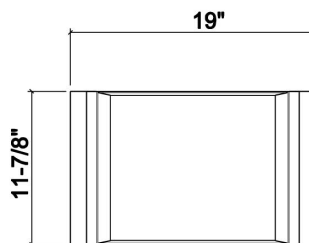

### Specifications

Model	205234
Collection	Tray
Compatible bowl dimension (front-to-back)	18"
Overall dimensions	12" × 19" × 2 1/4"