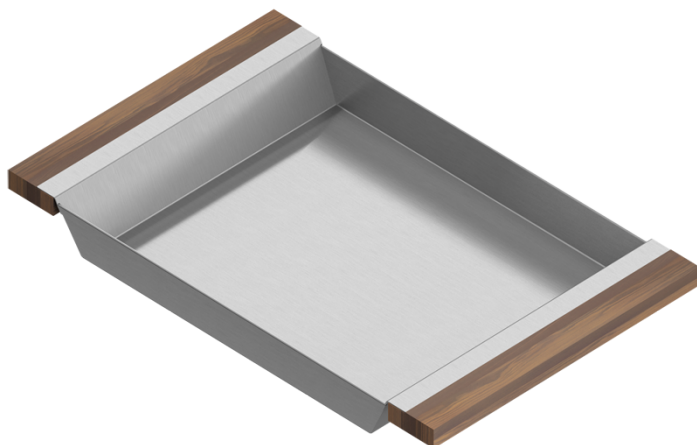

## 205234 | TRAY

STAINLESS STEEL SINK ACCESSORY

### Specifications

Model	205234
Collection	Tray
Compatible bowl dimension (front-to-back)	18"
Overall dimensions	12" × 19" × 2 1/4"

### Features

- Can be used on top of sink to create extra workspace or on countertop
- Ideal to prepare or to serve food
- Innovative and functional design to match with other standard Home Refinements accessories
- 100% premium hard rock maple or walnut handles for high quality and durability
- Rubber-tipped footings for better stability and protection
- 304 series stainless steel (18/10)
- Elegant no. 4 brushed finish that matches the appliances