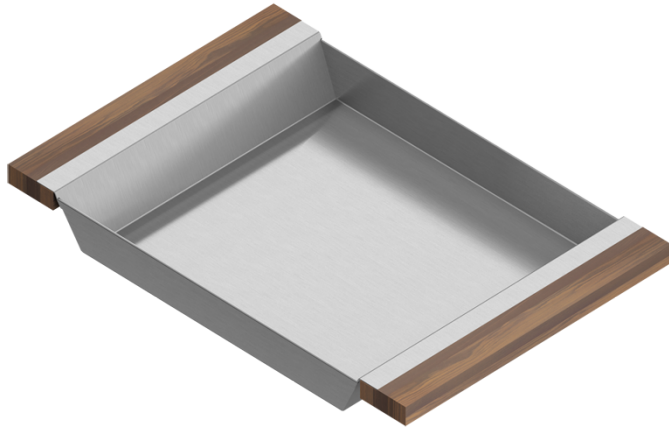

205233 | TRAY

STAINLESS STEEL SINK ACCESSORY

Specifications

Model	205233
Collection	Tray
Compatible bowl dimension (front-to-back)	17"
Overall dimensions	12" × 17 7/8" × 2 1/4"

Warranty

Home Refinements offers a 1-YEAR LIMITED WARRANTY following the purchase date for all mobile parts, options and accessories against defects of material and workmanship. This warranty is limited to defects or damages resulting from a normal residential use. For further details on our product warranty, please refer to our catalog or Web site.

Features

- Can be used on top of sink to create extra workspace or on countertop
- Ideal to prepare or to serve food
- Innovative and functional design to match with other standard Home Refinements accessories
- 100% premium hard rock maple or walnut handles for high quality and durability
- Rubber-tipped footings for better stability and protection
- 304 series stainless steel (18/10)
- Elegant no. 4 brushed finish that matches the appliances