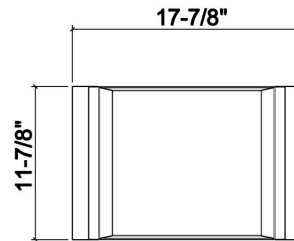

205233 | TRAY

STAINLESS STEEL SINK ACCESSORY

Specifications

Model	205233
Collection	Tray
Compatible bowl dimension (front-to-back)	17"
Overall dimensions	12" × 17 7/8" × 2 1/4"

Warranty

Home Refinements offers a 1-YEAR LIMITED WARRANTY following the purchase date for all mobile parts, options and accessories against defects of material and workmanship. This warranty is limited to defects or damages resulting from a normal residential use. For further details on our product warranty, please refer to our catalog or Web site.