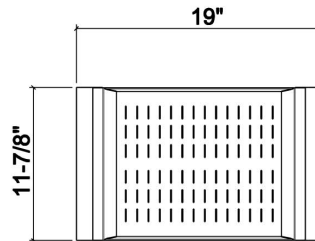

### Specifications

Model	205231
Collection	Colander
Compatible bowl dimension (front-to-back)	18"
Overall dimensions	12" × 19" × 2 1/4"