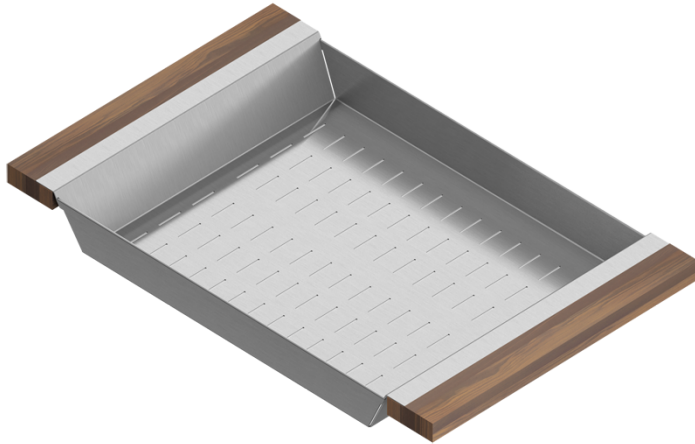

## 205231 | COLANDER

STAINLESS STEEL SINK ACCESSORY

### Specifications

Model	205231
Collection	Colander
Compatible bowl dimension (front-to-back)	18"
Overall dimensions	12" × 19" × 2 1/4"

### Features

- Can be used on top of sink to create extra workspace or on countertop
- Ideal to rinse food or to dry dishes
- Innovative and functional design to match with other standard Home Refinements accessories
- 100% premium hard rock maple or walnut handles for high quality and durability
- Rubber-tipped footings for better stability and protection
- 304 series stainless steel (18/10)
- Elegant no. 4 brushed finish that matches the appliances