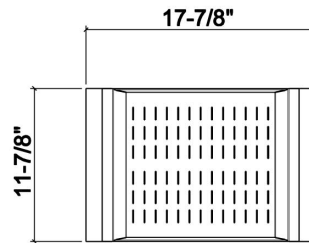

### Specifications

Model	205230
Collection	Colander
Compatible bowl dimension (front-to-back)	17"
Overall dimensions	12" × 18" × 2 1/4"