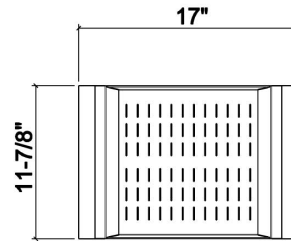

### Specifications

Model	205229
Collection	Colander
Compatible bowl dimension (front-to-back)	16"
Overall dimensions	12" × 17" × 2 1/4"