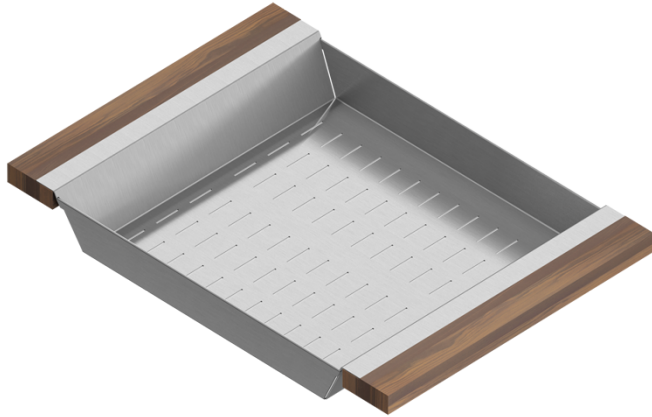

## 205229 | COLANDER

STAINLESS STEEL SINK ACCESSORY

### Specifications

Model	205229
Collection	Colander
Compatible bowl dimension (front-to-back)	16"
Overall dimensions	12" × 17" × 2 1/4"

### Features

- Can be used on top of sink to create extra workspace or on countertop
- Ideal to rinse food or to dry dishes
- Innovative and functional design to match with other standard Home Refinements accessories
- 100% premium hard rock maple or walnut handles for high quality and durability
- Rubber-tipped footings for better stability and protection
- 304 series stainless steel (18/10)
- Elegant no. 4 brushed finish that matches the appliances