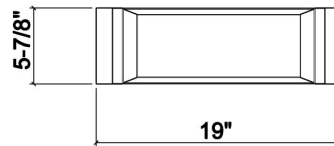

205228 | BIN

STAINLESS STEEL SINK ACCESSORY

Specifications

Model	205228
Collection	Bin
Compatible bowl dimension (front-to-back)	18"
Overall dimensions	6" × 19" × 4 1/4"

Warranty

Home Refinements offers a 1-YEAR LIMITED WARRANTY following the purchase date for all mobile parts, options and accessories against defects of material and workmanship. This warranty is limited to defects or damages resulting from a normal residential use. For further details on our product warranty, please refer to our catalog or Web site.