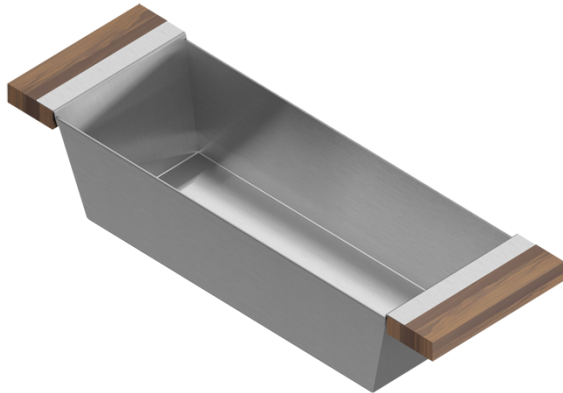

205228 | BIN

STAINLESS STEEL SINK ACCESSORY

Specifications

Model	205228
Collection	Bin
Compatible bowl dimension (front-to-back)	18"
Overall dimensions	6" × 19" × 4 1/4"

Warranty

Home Refinements offers a 1-YEAR LIMITED WARRANTY following the purchase date for all mobile parts, options and accessories against defects of material and workmanship. This warranty is limited to defects or damages resulting from a normal residential use. For further details on our product warranty, please refer to our catalog or Web site.

Features

- Can be used on top of sink to create extra workspace or on countertop
- Ideal to prepare or to serve food
- Innovative and functional design to match with other standard Home Refinements accessories
- 100% premium hard rock maple or walnut handles for high quality and durability
- Rubber-tipped footings for better stability and protection
- 304 series stainless steel (18/10)
- Elegant no. 4 brushed finish that matches the appliances