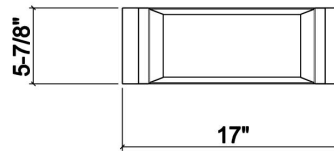

205226 | BIN

STAINLESS STEEL SINK ACCESSORY

Specifications

Model	205226
Collection	Bin
Compatible bowl dimension (front-to-back)	16"
Overall dimensions	6" × 17" × 4 1/4"

Warranty

Home Refinements offers a 1-YEAR LIMITED WARRANTY following the purchase date for all mobile parts, options and accessories against defects of material and workmanship. This warranty is limited to defects or damages resulting from a normal residential use. For further details on our product warranty, please refer to our catalog or Web site.