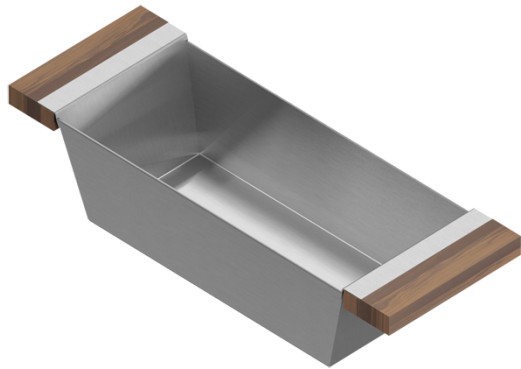

205226 | BIN

STAINLESS STEEL SINK ACCESSORY

Specifications

Model	205226
Collection	Bin
Compatible bowl dimension (front-to-back)	16"
Overall dimensions	6" × 17" × 4 1/4"

Warranty

Home Refinements offers a 1-YEAR LIMITED WARRANTY following the purchase date for all mobile parts, options and accessories against defects of material and workmanship. This warranty is limited to defects or damages resulting from a normal residential use. For further details on our product warranty, please refer to our catalog or Web site.

Features

- Can be used on top of sink to create extra workspace or on countertop
- Ideal to prepare or to serve food
- Innovative and functional design to match with other standard Home Refinements accessories
- 100% premium hard rock maple or walnut handles for high quality and durability
- Rubber-tipped footings for better stability and protection
- 304 series stainless steel (18/10)
- Elegant no. 4 brushed finish that matches the appliances