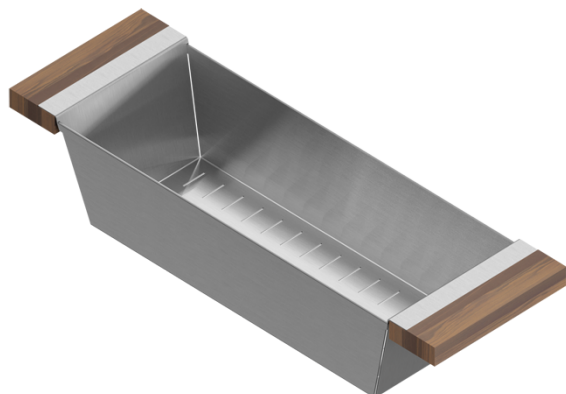

205225 | COLANDER

STAINLESS STEEL SINK ACCESSORY

Specifications

Model	205225
Collection	Colander
Compatible bowl dimension (front-to-back)	18"
Overall dimensions	6" × 19" × 4 1/4"

Warranty

Home Refinements offers a 1-YEAR LIMITED WARRANTY following the purchase date for all mobile parts, options and accessories against defects of material and workmanship. This warranty is limited to defects or damages resulting from a normal residential use. For further details on our product warranty, please refer to our catalog or Web site.

Features

- Can be used on top of sink to create extra workspace or on countertop
- Ideal to rinse food or to dry dishes
- Innovative and functional design to match with other standard Home Refinements accessories
- 100% premium hard rock maple or walnut handles for high quality and durability
- Rubber-tipped footings for better stability and protection
- 304 series stainless steel (18/10)
- Elegant no. 4 brushed finish that matches the appliances