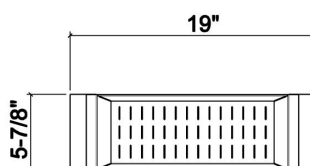

205225 | COLANDER

STAINLESS STEEL SINK ACCESSORY

Specifications

Model	205225
Collection	Colander
Compatible bowl dimension (front-to-back)	18"
Overall dimensions	6" × 19" × 4 1/4"

Warranty

Home Refinements offers a 1-YEAR LIMITED WARRANTY following the purchase date for all mobile parts, options and accessories against defects of material and workmanship. This warranty is limited to defects or damages resulting from a normal residential use. For further details on our product warranty, please refer to our catalog or Web site.