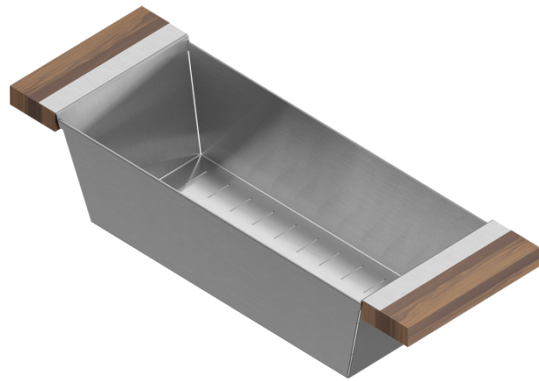

205224 | COLANDER

STAINLESS STEEL SINK ACCESSORY

Specifications

Model	205224
Collection	Colander
Compatible bowl dimension (front-to-back)	17"
Overall dimensions	6" × 18" × 4 1/4"

Features

- Can be used on top of sink to create extra workspace or on countertop
- Ideal to rinse food or to dry dishes
- Innovative and functional design to match with other standard Home Refinements accessories
- 100% premium hard rock maple or walnut handles for high quality and durability
- Rubber-tipped footings for better stability and protection
- 304 series stainless steel (18/10)
- Elegant no. 4 brushed finish that matches the appliances