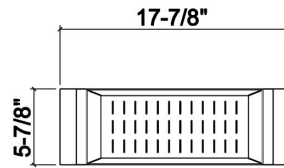

205224 | COLANDER

STAINLESS STEEL SINK ACCESSORY

Specifications

Model	205224
Collection	Colander
Compatible bowl dimension (front-to-back)	17"
Overall dimensions	6" × 18" × 4 1/4"

Features

- Can be used on top of sink to create extra workspace or on countertop
- Ideal to rinse food or to dry dishes
- Innovative and functional design to match with other standard Home Refinements accessories
- 100% premium hard rock maple or walnut handles for high quality and durability
- Rubber-tipped footings for better stability and protection
- 304 series stainless steel (18/10)
- Elegant no. 4 brushed finish that matches the appliances