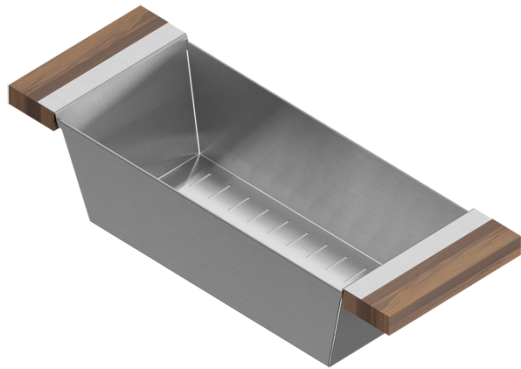

205223 | COLANDER

STAINLESS STEEL SINK ACCESSORY

Specifications

Model	205223
Collection	Colander
Compatible bowl dimension (front-to-back)	16"
Overall dimensions	6" × 17" × 4 1/4"

Warranty

Home Refinements offers a 1-YEAR LIMITED WARRANTY following the purchase date for all mobile parts, options and accessories against defects of material and workmanship. This warranty is limited to defects or damages resulting from a normal residential use. For further details on our product warranty, please refer to our catalog or Web site.

Features

- Can be used on top of sink to create extra workspace or on countertop
- Ideal to prepare or to serve food
- Innovative and functional design to match with other standard Home Refinements accessories
- 100% premium hard rock maple or walnut handles for high quality and durability
- Rubber-tipped footings for better stability and protection
- 304 series stainless steel (18/10)
- Elegant no. 4 brushed finish that matches the appliances