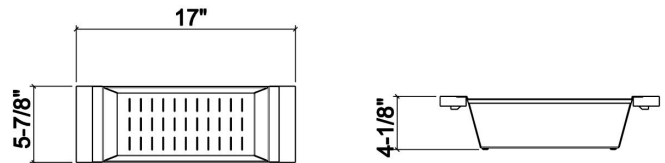

205223 | COLANDER

STAINLESS STEEL SINK ACCESSORY

Specifications

Model	205223
Collection	Colander
Compatible bowl dimension (front-to-back)	16"
Overall dimensions	6" × 17" × 4 1/4"

Warranty

Home Refinements offers a 1-YEAR LIMITED WARRANTY following the purchase date for all mobile parts, options and accessories against defects of material and workmanship. This warranty is limited to defects or damages resulting from a normal residential use. For further details on our product warranty, please refer to our catalog or Web site.