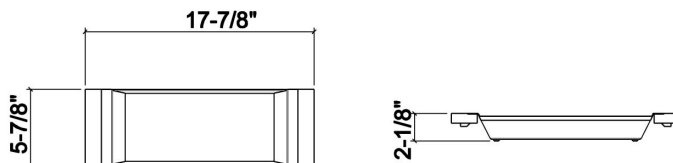

205221 | TRAY

STAINLESS STEEL SINK ACCESSORY

Specifications

Model	205221
Collection	Tray
Compatible bowl dimension (front-to-back)	17"
Overall dimensions	6" × 18" × 2 1/4"

Warranty

Home Refinements offers a 1-YEAR LIMITED WARRANTY following the purchase date for all mobile parts, options and accessories against defects of material and workmanship. This warranty is limited to defects or damages resulting from a normal residential use. For further details on our product warranty, please refer to our catalog or Web site.