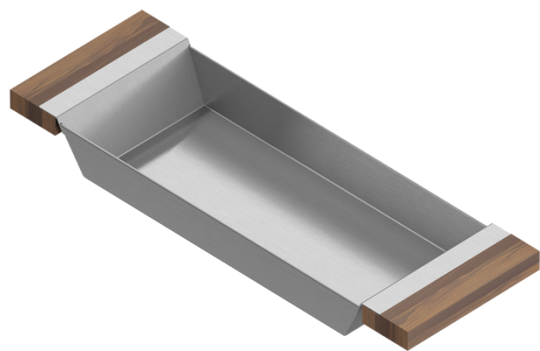

205221 | TRAY

STAINLESS STEEL SINK ACCESSORY

Specifications

Model	205221
Collection	Tray
Compatible bowl dimension (front-to-back)	17"
Overall dimensions	6" × 18" × 2 1/4"

Warranty

Home Refinements offers a 1-YEAR LIMITED WARRANTY following the purchase date for all mobile parts, options and accessories against defects of material and workmanship. This warranty is limited to defects or damages resulting from a normal residential use. For further details on our product warranty, please refer to our catalog or Web site.

Features

- Can be used on top of sink to create extra workspace or on countertop
- Ideal to prepare or to serve food
- Innovative and functional design to match with other standard Home Refinements accessories
- 100% premium hard rock maple or walnut handles for high quality and durability
- Rubber-tipped footings for better stability and protection
- 304 series stainless steel (18/10)
- Elegant no. 4 brushed finish that matches the appliances