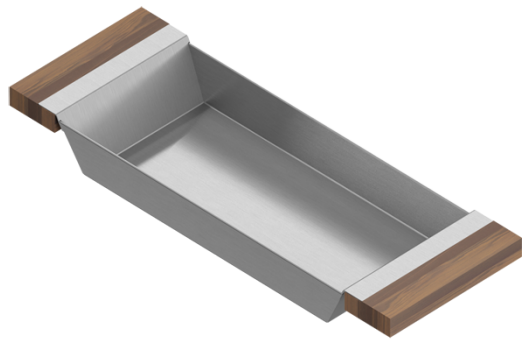

205220 | TRAY

STAINLESS STEEL SINK ACCESSORY

Specifications

Model	205220
Collection	Tray
Compatible bowl dimension (front-to-back)	16"
Overall dimensions	6" × 17" × 2 1/4"

Warranty

Home Refinements offers a 1-YEAR LIMITED WARRANTY following the purchase date for all mobile parts, options and accessories against defects of material and workmanship. This warranty is limited to defects or damages resulting from a normal residential use. For further details on our product warranty, please refer to our catalog or Web site.

Features

- Can be used on top of sink to create extra workspace or on countertop
- Ideal to prepare or to serve food
- Innovative and functional design to match with other standard Home Refinements accessories
- 100% premium hard rock maple or walnut handles for high quality and durability
- Rubber-tipped footings for better stability and protection
- 304 series stainless steel (18/10)
- Elegant no. 4 brushed finish that matches the appliances