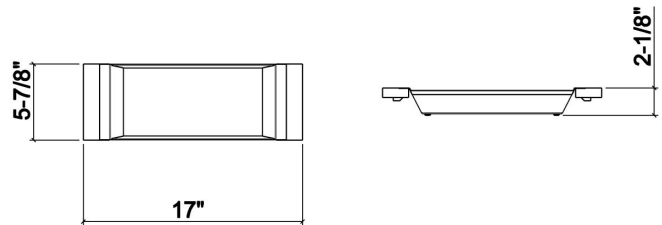

205220 | TRAY

STAINLESS STEEL SINK ACCESSORY

Specifications

Model	205220
Collection	Tray
Compatible bowl dimension (front-to-back)	16"
Overall dimensions	6" × 17" × 2 1/4"

Warranty

Home Refinements offers a 1-YEAR LIMITED WARRANTY following the purchase date for all mobile parts, options and accessories against defects of material and workmanship. This warranty is limited to defects or damages resulting from a normal residential use. For further details on our product warranty, please refer to our catalog or Web site.