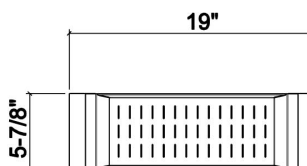

205219 | COLANDER

STAINLESS STEEL SINK ACCESSORY

Specifications

Model	205219
Collection	Colander
Compatible bowl dimension (front-to-back)	18"
Overall dimensions	6" × 19" × 2 1/4"

Warranty

Home Refinements offers a 1-YEAR LIMITED WARRANTY following the purchase date for all mobile parts, options and accessories against defects of material and workmanship. This warranty is limited to defects or damages resulting from a normal residential use. For further details on our product warranty, please refer to our catalog or Web site.