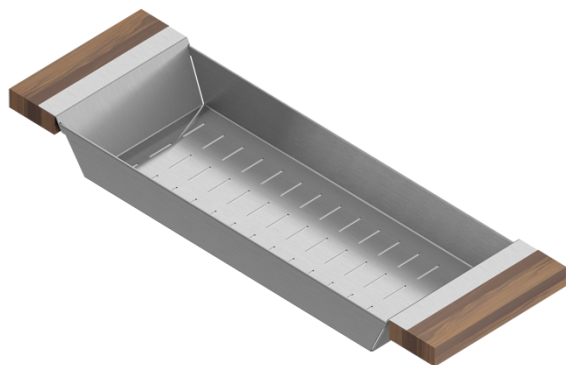

205219 | COLANDER

STAINLESS STEEL SINK ACCESSORY

Specifications

Model	205219
Collection	Colander
Compatible bowl dimension (front-to-back)	18"
Overall dimensions	6" × 19" × 2 1/4"

Warranty

Home Refinements offers a 1-YEAR LIMITED WARRANTY following the purchase date for all mobile parts, options and accessories against defects of material and workmanship. This warranty is limited to defects or damages resulting from a normal residential use. For further details on our product warranty, please refer to our catalog or Web site.

Features

- Can be used on top of sink to create extra workspace or on countertop
- Ideal to rinse food or to dry dishes
- Innovative and functional design to match with other standard Home Refinements accessories
- 100% premium hard rock maple or walnut handles for high quality and durability
- Rubber-tipped footings for better stability and protection
- 304 series stainless steel (18/10)
- Elegant no. 4 brushed finish that matches the appliances