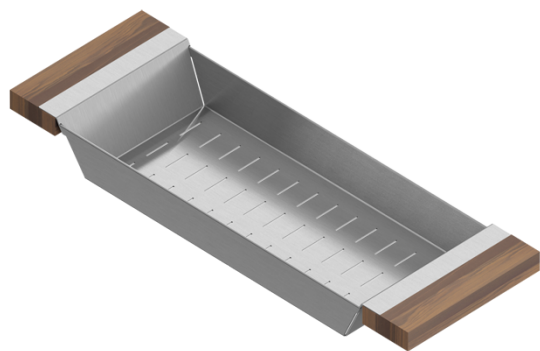

## 205218 | COLANDER

STAINLESS STEEL SINK ACCESSORY

### Specifications

Model	205218
Collection	Colander
Compatible bowl dimension (front-to-back)	17"
Overall dimensions	6" × 18" × 2 1/4"

### Features

- Can be used on top of sink to create extra workspace or on countertop
- Ideal to rinse food or to dry dishes
- Innovative and functional design to match with other standard Home Refinements accessories
- 100% premium hard rock maple or walnut handles for high quality and durability
- Rubber-tipped footings for better stability and protection
- 304 series stainless steel (18/10)
- Elegant no. 4 brushed finish that matches the appliances