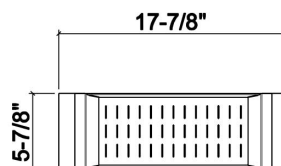

### Specifications

Model	205218
Collection	Colander
Compatible bowl dimension (front-to-back)	17"
Overall dimensions	6" × 18" × 2 1/4"