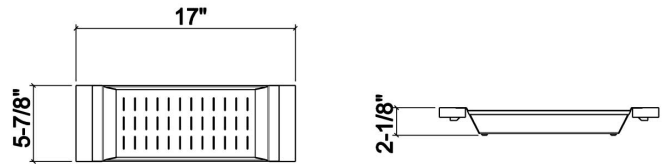

205217 | COLANDER

STAINLESS STEEL SINK ACCESSORY

Specifications

Model	205217
Collection	Colander
Compatible bowl dimension (front-to-back)	16"
Overall dimensions	6" × 17" × 2 1/4"

Warranty

Home Refinements offers a 1-YEAR LIMITED WARRANTY following the purchase date for all mobile parts, options and accessories against defects of material and workmanship. This warranty is limited to defects or damages resulting from a normal residential use. For further details on our product warranty, please refer to our catalog or Web site.