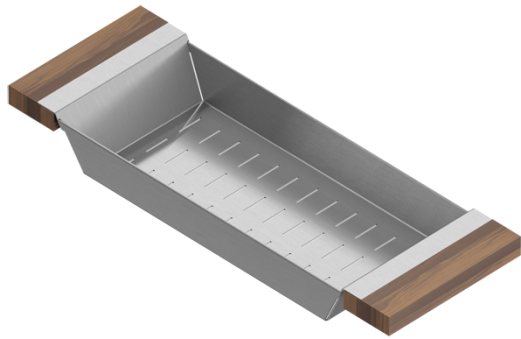

205217 | COLANDER

STAINLESS STEEL SINK ACCESSORY

Specifications

Model	205217
Collection	Colander
Compatible bowl dimension (front-to-back)	16"
Overall dimensions	6" × 17" × 2 1/4"

Warranty

Home Refinements offers a 1-YEAR LIMITED WARRANTY following the purchase date for all mobile parts, options and accessories against defects of material and workmanship. This warranty is limited to defects or damages resulting from a normal residential use. For further details on our product warranty, please refer to our catalog or Web site.

Features

- Can be used on top of sink to create extra workspace or on countertop
- Ideal to rinse food or to dry dishes
- Innovative and functional design to match with other standard Home Refinements accessories
- 100% premium hard rock maple or walnut handles for high quality and durability
- Rubber-tipped footings for better stability and protection
- 304 series stainless steel (18/10)
- Elegant no. 4 brushed finish that matches the appliances