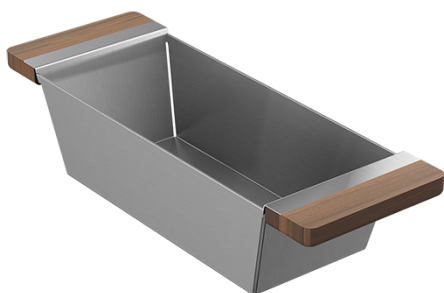

205039 | BIN, SMARTSTATION

FIRECLAY SINK ACCESSORY

Specifications

Model	205039
Collection	Bin, SmartStation
Compatible bowl dimension (front-to-back)	16"
Overall dimensions	6" × 17 3/8" × 4 1/4"

Features

- Profiled to sit perfectly on Fira sink accessory ledge, or be used on countertop
- Designed to match with other SmartStation walnut accessories
- Ideal to prepare and serve food
- Made of 304 series stainless steel (18/10) with solid walnut handles
- Rubber feet for better stability and protection