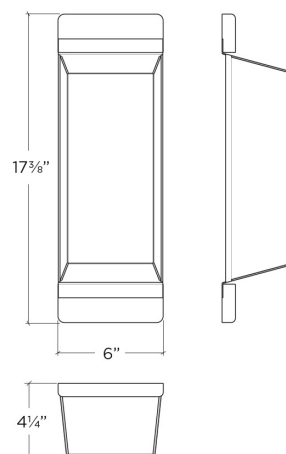

205039 | BIN, SMARTSTATION

FIRECLAY SINK ACCESSORY

Specifications

Model	205039
Collection	Bin, SmartStation
Compatible bowl dimension (front-to-back)	16"
Overall dimensions	6" × 17 3/8" × 4 1/4"

Features

- Profiled to sit perfectly on Fira sink accessory ledge, or be used on countertop
- Designed to match with other SmartStation walnut accessories
- Ideal to prepare and serve food
- Made of 304 series stainless steel (18/10) with solid walnut handles
- Rubber feet for better stability and protection