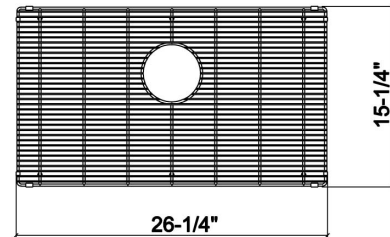

## 200908 | GRID

STAINLESS STEEL SINK ACCESSORY

### Specifications

Model	200908
Collection	Grid
Compatible bowl dimension	27" × 16"
Overall dimensions	26 3/8" × 15 3/8" × 1 1/4"

### Features

- Fits UrbanEdge, J7 and J18 collection sinks
- Ideal for rinsing or draining food, or simply protecting the sink surface from scratching
- Rubber-tipped footings for better stability and protection
- Rubber protectors on all corners to protect from scratching bowl sides
- Corrosion resistant and 304 series stainless steel (18/10)