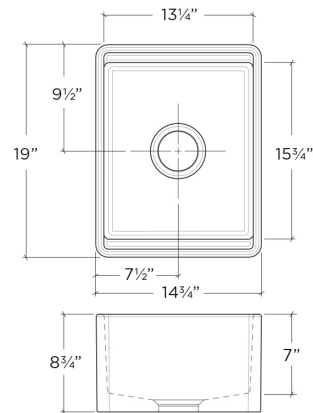

### Specifications

Model	091519
Collection	Fira
Bowl dimensions	13 1/4" × 15 3/4" × 7"
Overall dimensions	14 3/4" × 19" × 8 3/4"
Recommended cabinet	21"