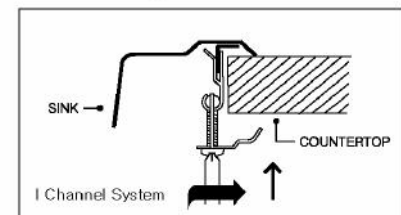

**GLOWTONE BUILDER SERIES**

**Topmount 60/40 Double Bowl**

**Model ISL-3322BS1** (1 hole)

**ISL-3322BS3** (3 holes)

ISL-3322BS

**FEATURES**

- Premium grade T-304 stainless steel
- 8" depth • 20 gauge
- One or Three holes
- StoneGuard™ undercoating over Super-Silencer pad
- Lustrous satin with highlighted rim
- Fits 36" sink base • 3-1/2" drain opening
- Supplied with fasteners and instructions
- Complies with ASME A112.19.3-2000, UPC®
- Lifetime Limited Warranty

ASME A112.19.3-2000

**OPTIONAL ACCESSORIES**

Bottom Grid: BG-3100 & BG-3400

Cutting Board : CB-3100

Rinsing Basket : RB-3100

Strainer: 190-9180

OVERALL DIMENSIONS	EACH BOWL	CUTOUT SIZE	PACKAGING*	WEIGHT*
33" x 22"	14-1/16" x 18" 14-1/16" x 15-3/4"	32-1/4" x 21-1/4"	1/16/20 pcs.	18/320/320 lbs.

\*Standard packaging: Single boxed /Pallet of single boxed/Pallet of bulk pack.  
All dimensions are in inches. Specifications subject to change without notice.

**Installation profile**

Project/Job name \_\_\_\_\_