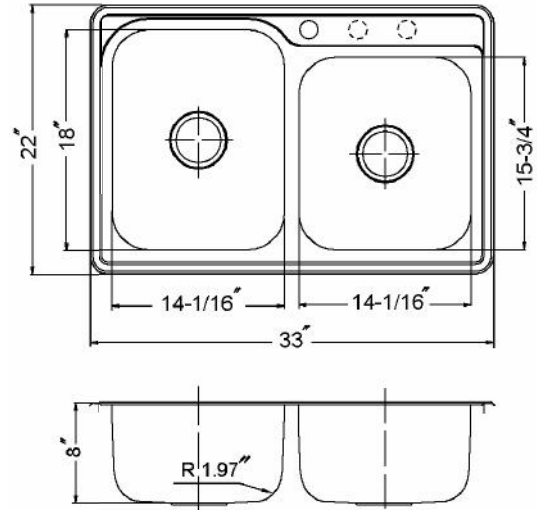

**GLOWTONE BUILDER SERIES**

**Topmount 60/40 Double Bowl**

**Model ISL-3322BS1** (1 hole)

**ISL-3322BS3** (3 holes)

ISL-3322BS

**FEATURES**

- Premium grade T-304 stainless steel
- 8" depth • 20 gauge
- One or Three holes
- StoneGuard™ undercoating over Super-Silencer pad
- Lustrous satin with highlighted rim
- Fits 36" sink base • 3-1/2" drain opening
- Supplied with fasteners and instructions
- Complies with ASME A112.19.3-2000, UPC®
- Lifetime Limited Warranty

ASME A112.19.3-2000

**OPTIONAL ACCESSORIES**

Bottom Grid: BG-3100 & BG-3400

Cutting Board : CB-3100

Rinsing Basket : RB-3100

Strainer: 190-9180

OVERALL DIMENSIONS	EACH BOWL	CUTOUT SIZE	PACKAGING*	WEIGHT*
33" x 22"	14-1/16" x 18" 14-1/16" x 15-3/4"	32-1/4" x 21-1/4"	1/16/20 pcs.	18/320/320 lbs.

\*Standard packaging: Single boxed /Pallet of single boxed/Pallet of bulk pack.  
All dimensions are in inches. Specifications subject to change without notice.

**Installation profile**

Project/Job name \_\_\_\_\_