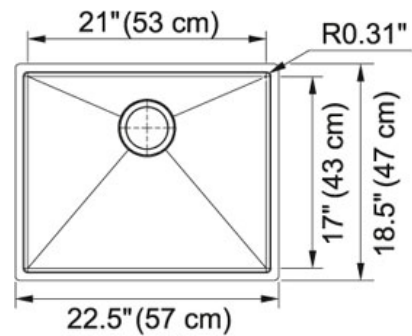

## Product Information

<b>FUN#</b>	122.0325.216
<b>US Part Number</b>	PEX110-21
<b>Minimum Cabinet Size</b>	27"
<b>Drain Opening</b>	3 1/2"
<b>Outer Dimensions</b>	22 1/2"x18 1/2"
<b>Bowl Size</b>	21"x17"x9 1/2"
<b>Number of Bowls</b>	1
<b>Type of Material</b>	18 ga Stainless Steel