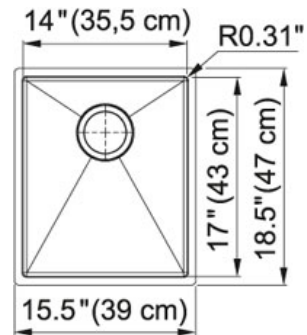

SPECIFICATION SHEET

PRODUCT FAMILY: Sinks FINISH: Stainless Steel SERIES: PLANAR 8 MODEL: PEX110-14

Product Information

FUN#	122.0325.217
US Part Number	PEX110-14
Minimum Cabinet Size	18"
Drain Opening	3 1/2"
Outer Dimensions	15 1/2"x18 1/2"
Bowl Size	14"x17"x9 1/2"
Number of Bowls	1
Type of Material	18 ga Stainless Steel