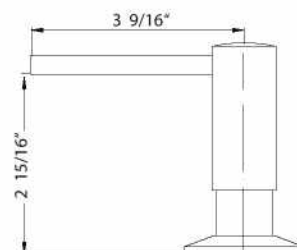

ENDURATAL SERIES

Soap Dispenser

Model SPD-833-PC : Polished Chrome
SPD-833-BN : Brushed Nickel

SPD-833

FEATURES

- Solid brass construction pump
- SoftTouch Soap Dispensing with Accurate Dosage
- 12 Oz. large capacity food grade safe plastic soap bottle
- 360° degree Swivel Soap Dispenser
- Available in 2 finish options
- Limited Lifetime Warranty