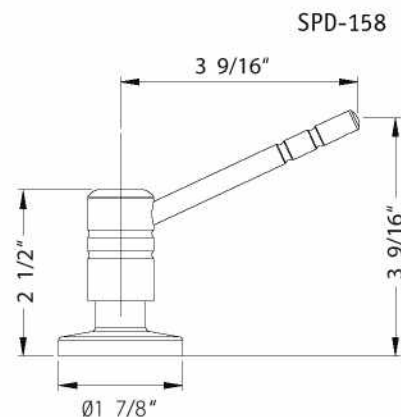

**ENDURA II SERIES**

**Soap Dispenser**

- Model SPD-158-PC** : Polished Chrome  
**SPD-158-BN** : Brushed Nickel  
**SPD-158-OB** : Oil Rubbed Bronze  
**SPD-158-BB** : Brushed Brass  
**SPD-158-AB** : Antique Brass  
**SPD-158-AC** : Antique Copper

**FEATURES**

- Solid brass construction pump
- SoftTouch Soap Dispensing with Accurate Dosage
- 12 Oz. large capacity food grade safe plastic soap bottle
- 360° degree Swivel Soap Dispenser
- Available in 2 finish options
- Limited Lifetime Warranty