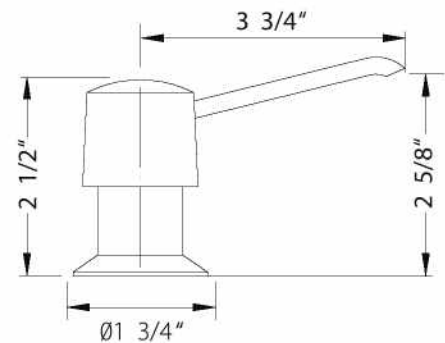

ENDURA SERIES

Soap Dispenser

Model SPD-155-PC : Polished Chrome
SPD-155-BN : Brushed Nickel
SPD-155-OB : Oil Rubbed Bronze

SPD-155

FEATURES

- Solid brass construction pump
- SoftTouch Soap Dispensing with Accurate Dosage
- 12 Oz. large capacity food grade safe plastic soap bottle
- 360° degree Swivel Soap Dispenser
- Available in 2 finish options
- Limited Lifetime Warranty