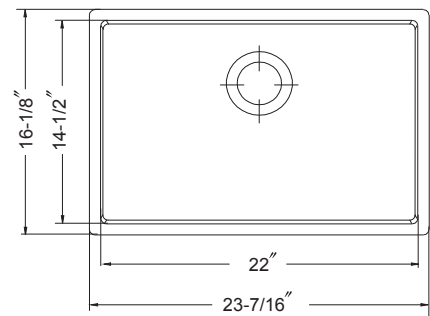

PLATUS SERIES

Fire Clay Undermount Single Bowl

Model PTU-2400 WH - White
PTU-2400 BQ - Biscuit

PTU-2400

FEATURES

- Non-porous glossy surface
- 7-1/4" depth
- 3-1/2" drain opening
- Chip, crack and scratch resistant
- 2 distinctive colors
- Fits 30" sink base
- Supplied with fasteners and instructions
- No cut out template is supplied as each sink dimension will vary due to the nature of fireclay manufacturing process.
- Lifetime Limited Warranty

OPTIONAL COLORS

White Biscuit

Color variations possible due to printing constraints.

OVERALL DIMENSIONS	EACH BOWL	PACKAGING*	WEIGHT*
23-7/16" x 16-1/8"	22" x 14-1/2"	1/10 pcs.	80/840lbs.

*Standard packaging: Single boxed /Pallet of single boxed.
All dimensions are in inches. Specifications subject to change without notice.