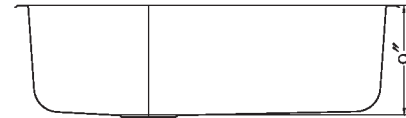

OVERALL DIMENSIONS	EACH BOWL	CUTOUT SIZE	PACKAGING*	WEIGHT*
31-1/4" x 20-11/16"	28-3/4" x 18-5/16"	See Template	1/16 pcs.	27/480lbs.

\*Standard packaging: Single boxed /Pallet of single boxed.  
All dimensions are in inches. Specifications subject to change without notice.