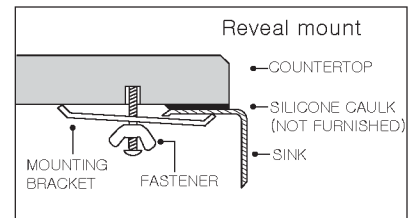

Installation profile

Project/Job name _____

Architect/Engineer _____

Contractor _____

Model _____ Q'ty _____

Notes _____