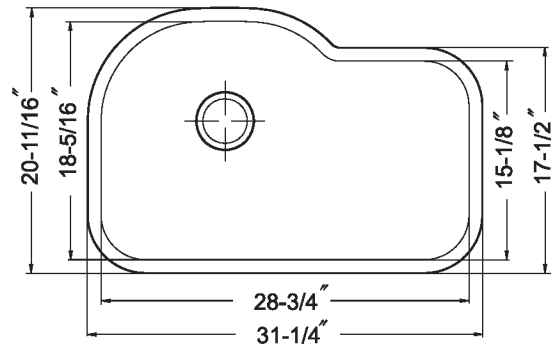

**PORCELA SERIES**

**Porcelain Enamel Steel Offset Single Bowl**

**Model**

- PCH-3700 WH - White      PCH-3700 BQ - Biscuit
- PCH-3700 ES - Espresso    PCH-3700 NB - Navy Blue
- PCH-3700 BL - Black      PCH-3700 MT - Mint
- PCH-3700 LE - Lemon      PCH-3700 SL - Slate

PCH-3700

**FEATURES**

- Non-porous glossy surface
- 9" depth, 3-1/2" drain opening
- Chip, crack and scratch resistant
- 8 distinctive colors
- Double baked at 1500°F
- Sound absorbing foam pad
- Easy undermount installation
- Fits 36" sink base
- Supplied with cutout template, fasteners and instructions
- 10 year Limited Warranty

OVERALL DIMENSIONS	EACH BOWL	CUTOUT SIZE	PACKAGING*	WEIGHT*
31-1/4" x 20-11/16"	28-3/4" x 18-5/16"	See Template	1/16 pcs.	27/480lbs.

\*Standard packaging: Single boxed /Pallet of single boxed.  
All dimensions are in inches. Specifications subject to change without notice.