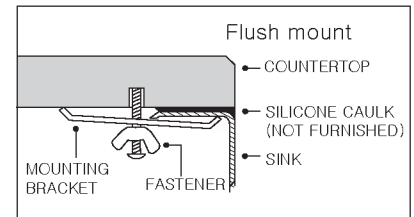

Installation profile

Project/Job name _____

Architect/Engineer _____

Contractor _____

Model _____ Q'ty _____

Notes _____