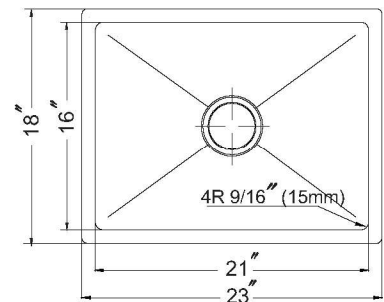

NOUVELLE SERIES

Nouvelle Undermount Single Bowl Model NOS-4100

FEATURES

- Premium grade T-304 stainless steel
- 9" depth • 18 gauge
- 15mm seamlessly drawn corner radius
- Lustrous satin with highlighted rim
- Fits 30" sink base
- 3-1/2" rear-set drain opening
- Supplied with cutout template, fasteners and instructions
- cUPC® Listed
- Lifetime Limited Warranty

NOS-4100

OPTIONAL ACCESSORIES

Bottom Grid: BG-6300

Cutting Board : CB-4100

Strainer: 190-9180

OVERALL DIMENSIONS	EACH BOWL	CUTOUT SIZE	PACKAGING*	WEIGHT*
23" x 18"	21" x 16"	See Template	1 pc.	18 lbs.

*Standard packaging: Single boxed .

All dimensions are in inches. Specifications subject to change without notice.

Project/Job name _____

Architect/Engineer _____

Contractor _____

Model _____

Q'ty _____

Notes _____

Installation profile