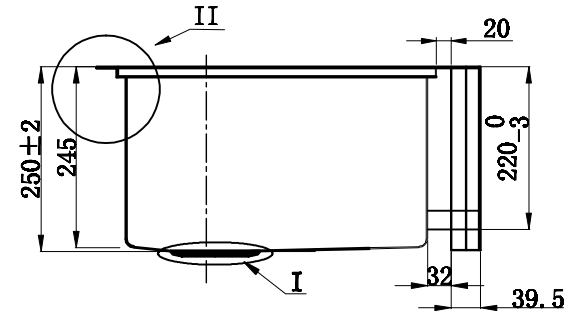

satin finish
✓

A36S
material&thickness SUS304 16GA
EMPIRE INDUSTRIES INC.