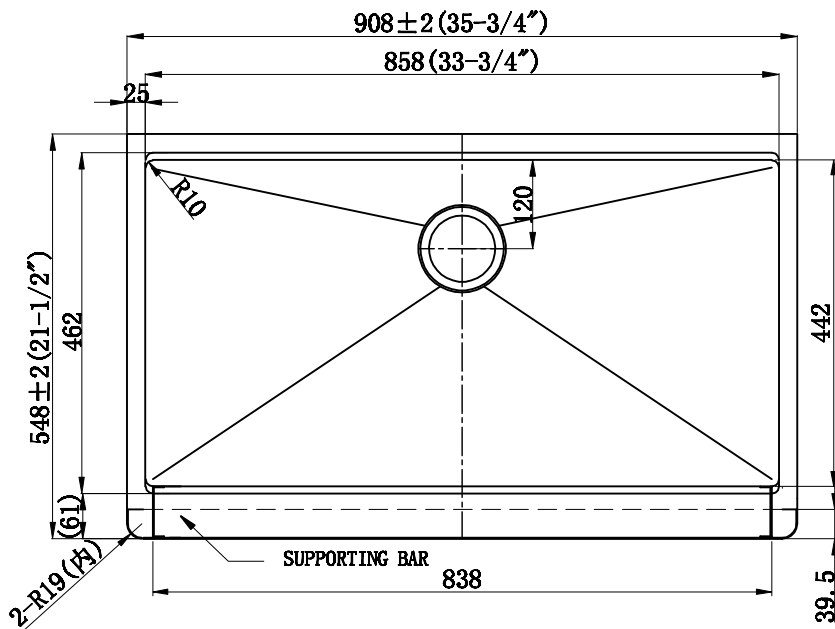

satin finish
✓

A36S
material&thickness SUS304 16GA
EMPIRE INDUSTRIES INC.