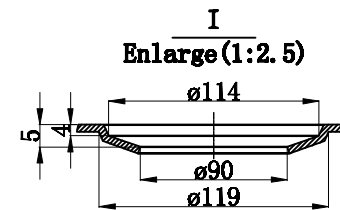

satin finish  

<b>A30S</b>
<b>material&amp;thickness SUS304 16GA</b>
<b>EMPIRE INDUSTRIES INC.</b>