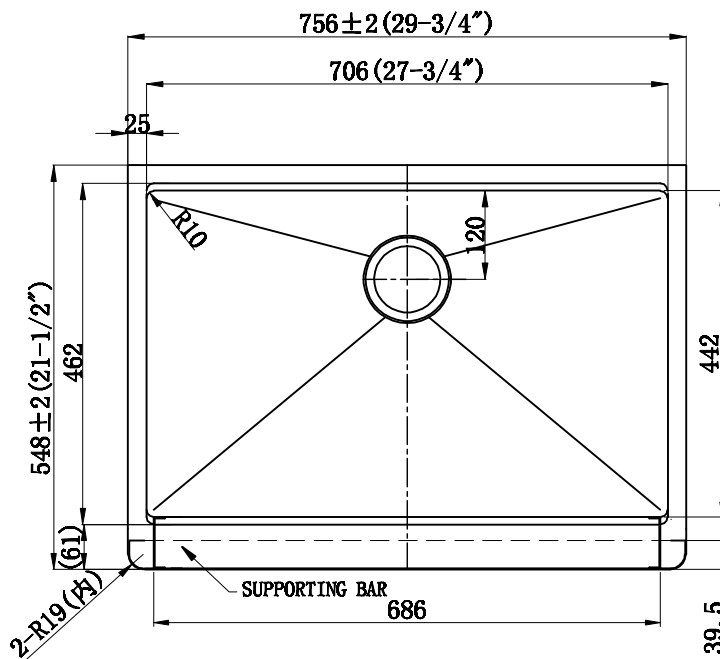

satin finish  

<b>A30S</b>
<b>material&amp;thickness SUS304 16GA</b>
<b>EMPIRE INDUSTRIES INC.</b>