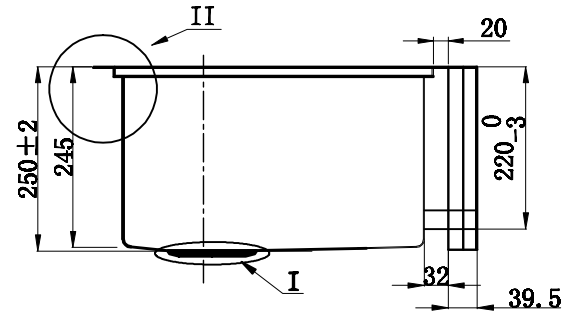

satin finish  

<b>A30S</b>
<b>material&amp;thickness SUS304 16GA</b>
<b>EMPIRE INDUSTRIES INC.</b>