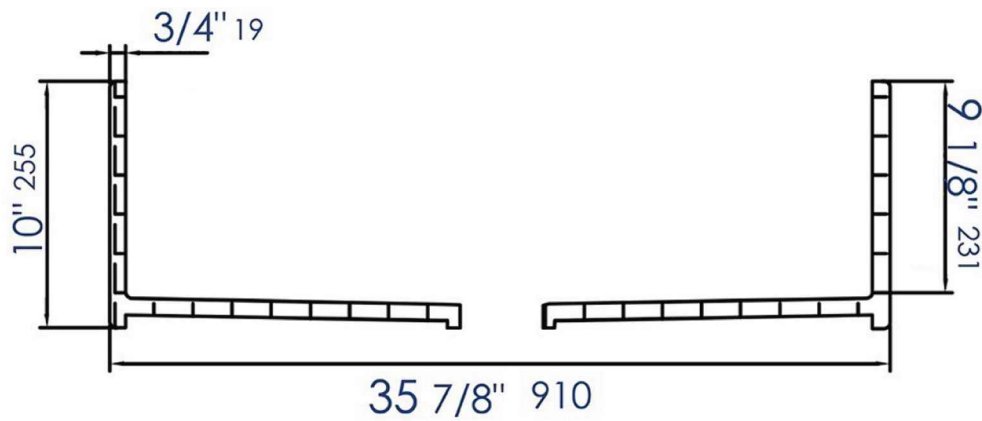

ABF3618

Smooth Apron 36" x 18" Single Bowl Fireclay Farm Sink

Top view

Front View

Side View

Note: All product dimensions are approximate and should be verified on site prior to installation.