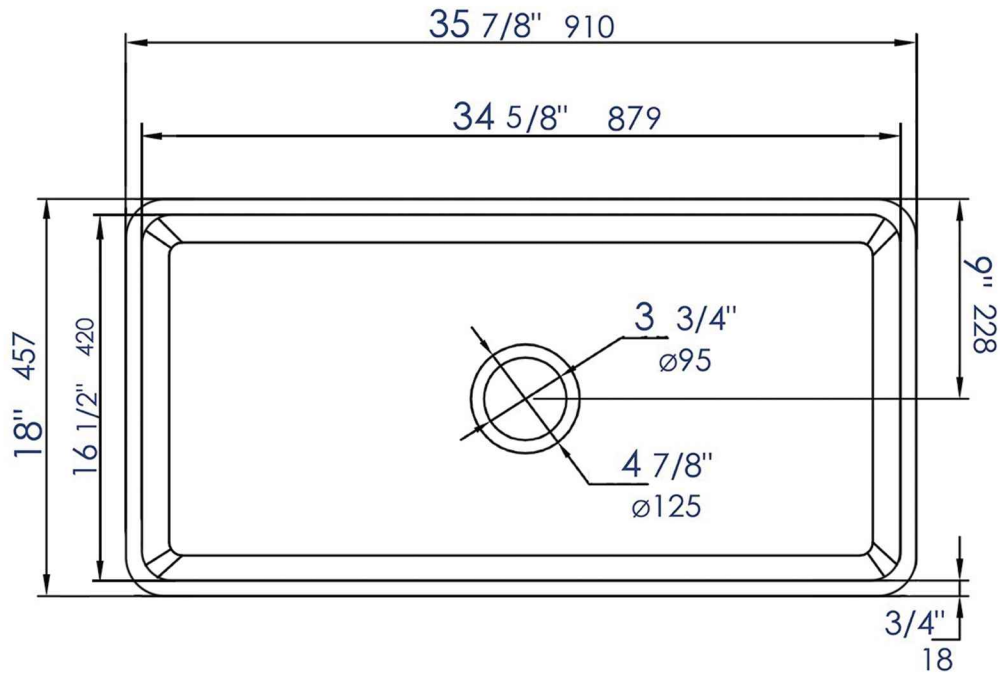

ABF3618

Smooth Apron 36" x 18" Single Bowl Fireclay Farm Sink

Top view

Front View

Side View

Note: All product dimensions are approximate and should be verified on site prior to installation.