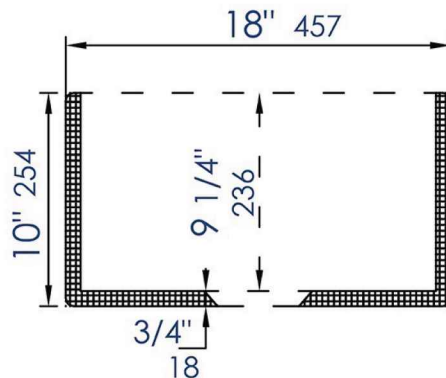

ABF3618

Smooth Apron 36" x 18" Single Bowl Fireclay Farm Sink

Top view

Front View

Side View

Note: All product dimensions are approximate and should be verified on site prior to installation.