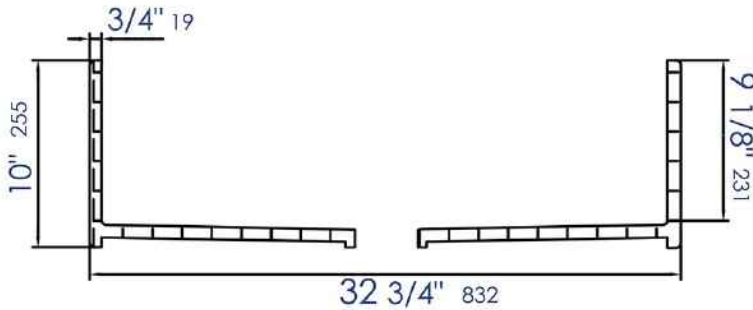

ABF3S18S | Smooth Apron 33" x 18" Single Bowl Fireclay Farm Sink

Top view

I R1 7/8" 22.5
F R2 1 5/8" 42

Front View

Side View

Note: All product dimensions are approximate and should be verified on site prior to installation.