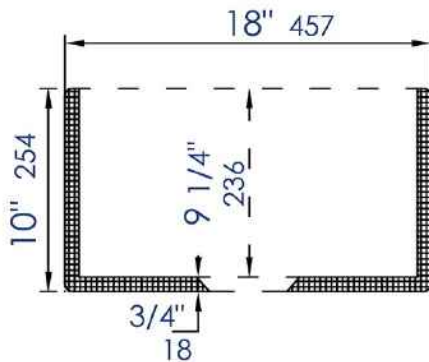

ABF3S18S | Smooth Apron 33" x 18" Single Bowl Fireclay Farm Sink

Top view

I R1 7/8" 22.5
F R2 1 5/8" 42

Front View

Side View

Note: All product dimensions are approximate and should be verified on site prior to installation.