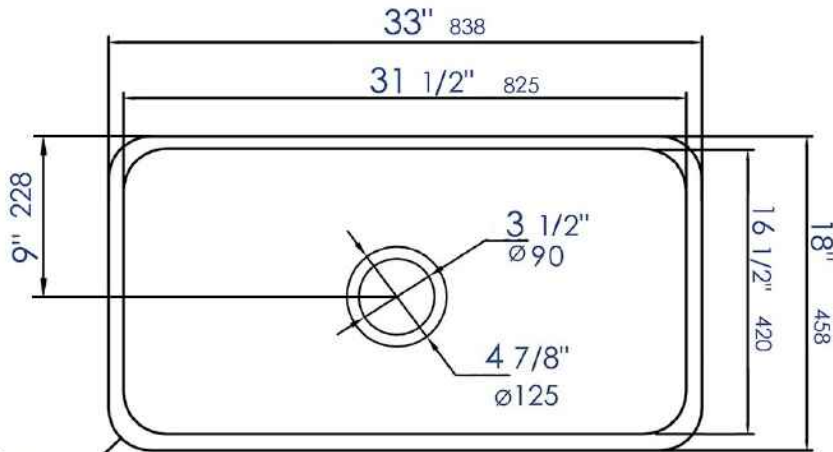

ABF3S18S | Smooth Apron 33" x 18" Single Bowl Fireclay Farm Sink

Top view

I R1 7/8" 22.5
F R2 1 5/8" 42

Front View

Side View

Note: All product dimensions are approximate and should be verified on site prior to installation.