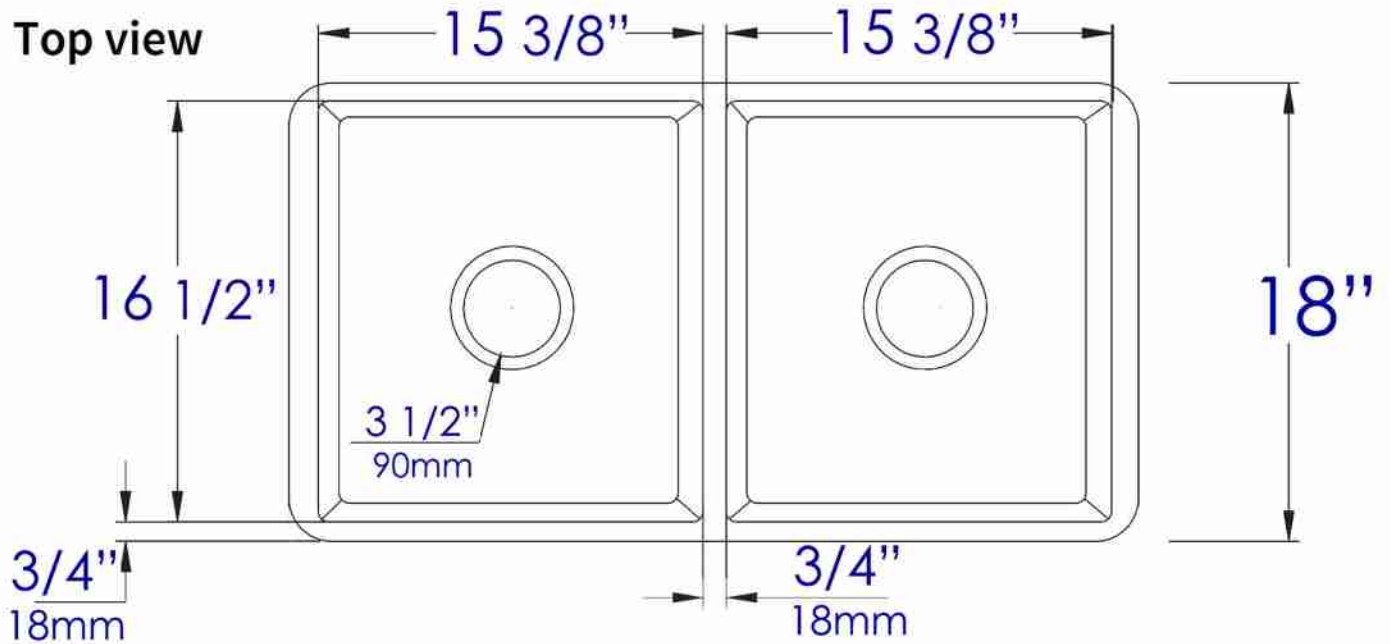

**ABF3318D**

Smooth Apron 33" x 18" Double Bowl  
Fireclay Farm Sink

Top view

Front View

Side View