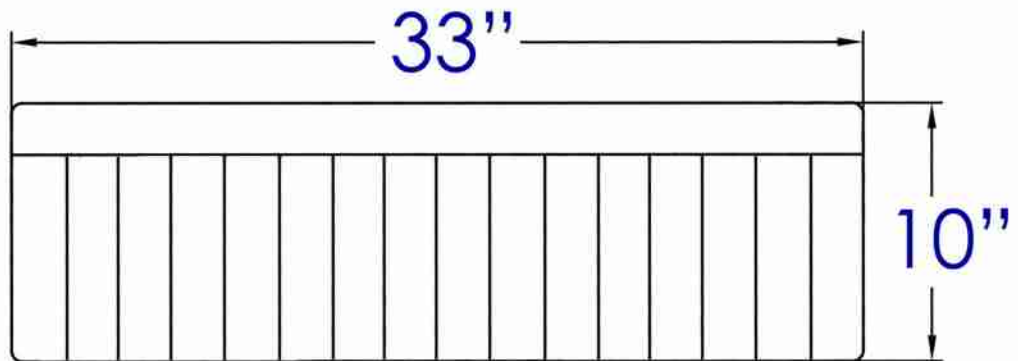

**ABF3318D**

Smooth Apron 33" x 18" Double Bowl  
Fireclay Farm Sink

Top view

Front View

Side View