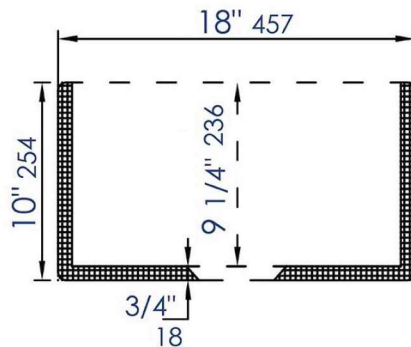

**ABF3018**

Smooth Apron 30" x 18" Single Bowl Fireclay Farm Sink

Top view

Front View

Side View

**Note:** All product dimensions are approximate and should be verified on site prior to installation.