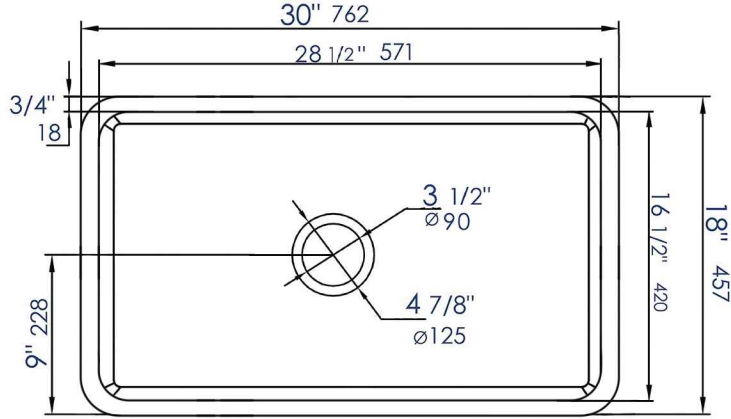

**ABF3018**

Smooth Apron 30" x 18" Single Bowl Fireclay Farm Sink

Top view

Front View

Side View

**Note:** All product dimensions are approximate and should be verified on site prior to installation.