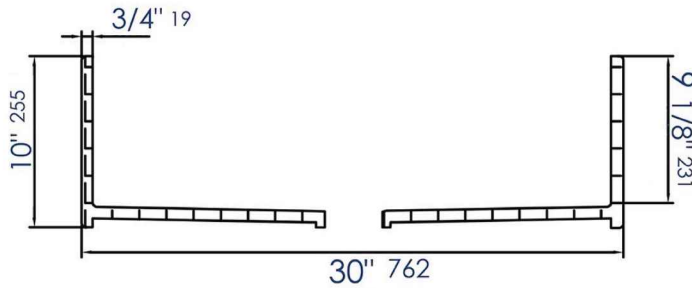

**ABF3018**

Smooth Apron 30" x 18" Single Bowl Fireclay Farm Sink

Top view

Front View

Side View

**Note:** All product dimensions are approximate and should be verified on site prior to installation.