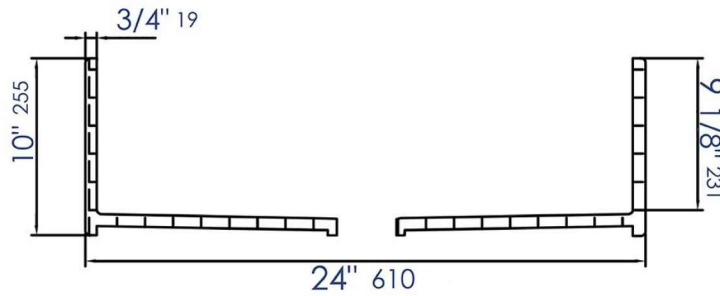

**ABF2418**

Smooth Apron 24" x 18" Single Bowl Fireclay Farm Sink

Top view

Front View

Side View

**Note:** All product dimensions are approximate and should be verified on site prior to installation.