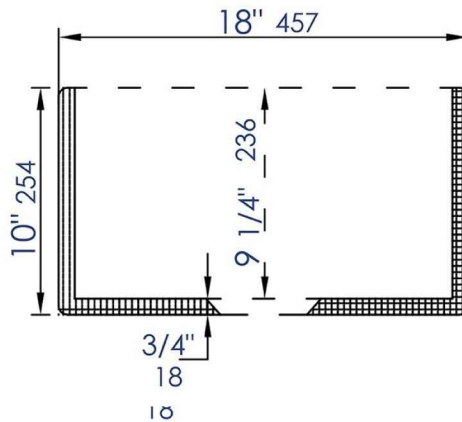

**ABF2418**

Smooth Apron 24" x 18" Single Bowl Fireclay Farm Sink

Top view

Front View

Side View

**Note:** All product dimensions are approximate and should be verified on site prior to installation.