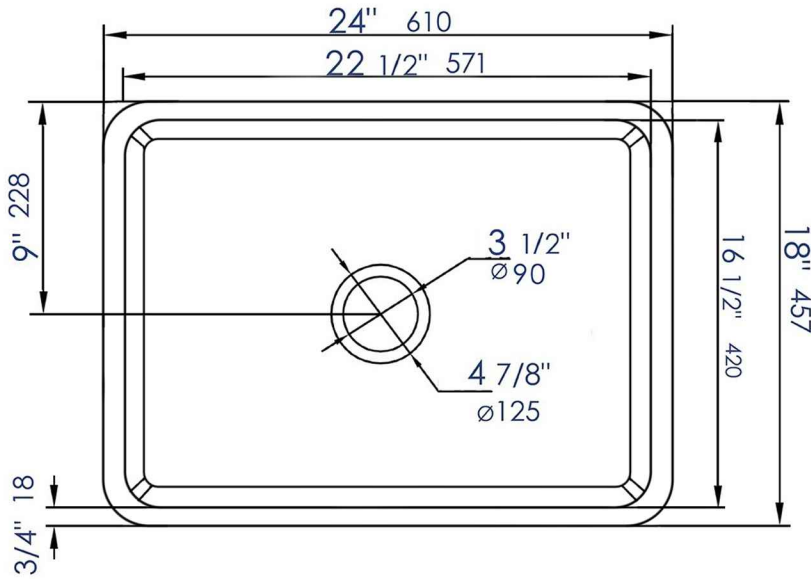

**ABF2418**

Smooth Apron 24" x 18" Single Bowl Fireclay Farm Sink

Top view

Front View

Side View

**Note:** All product dimensions are approximate and should be verified on site prior to installation.