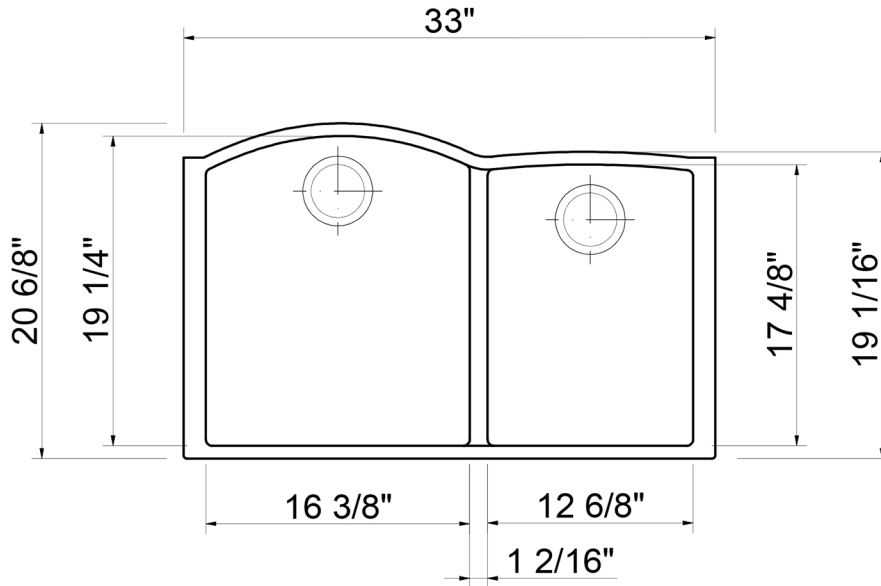

AB3320UM

33" Double Bowl Undermount Granite Composite Kitchen Sink

∴kitchensource.com
☎ 1.800.667.8721