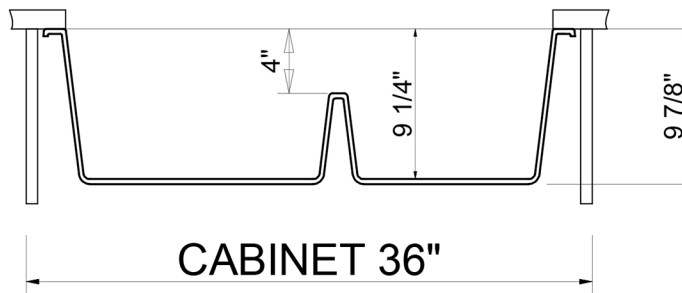

AB3320UM

33" Double Bowl Undermount Granite Composite Kitchen Sink

∴kitchensource.com
☎ 1.800.667.8721