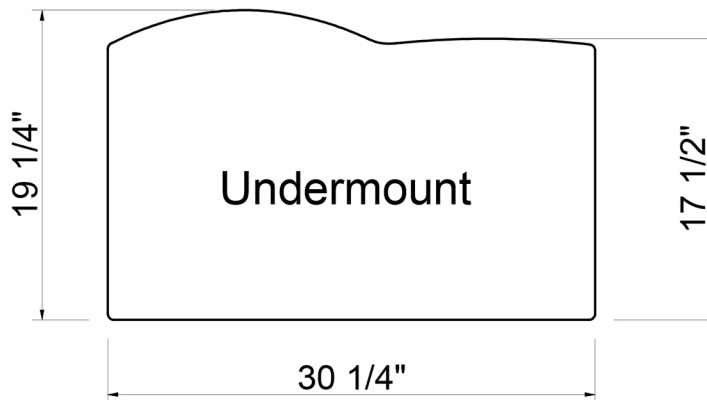

AB3320UM

33" Double Bowl Undermount Granite Composite Kitchen Sink

∴kitchensource.com
☎ 1.800.667.8721