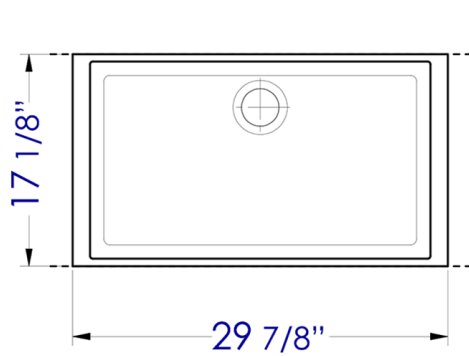

AB3020UM

30" Undermount Single Bowl Granite Composite Kitchen Sink

Counter Top Cut Out