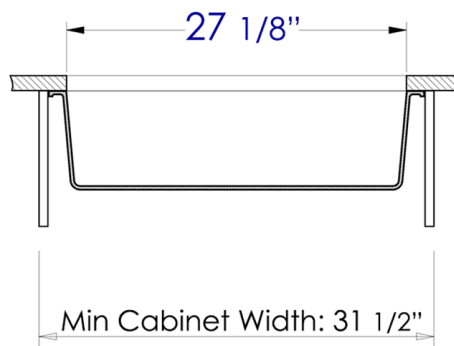

AB3020UM

30" Undermount Single Bowl Granite Composite Kitchen Sink

Counter Top Cut Out