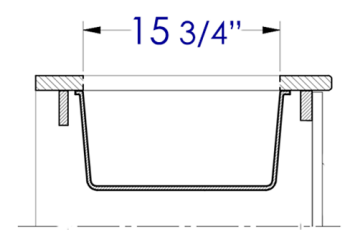

AB3020UM

30" Undermount Single Bowl Granite Composite Kitchen Sink

Counter Top Cut Out