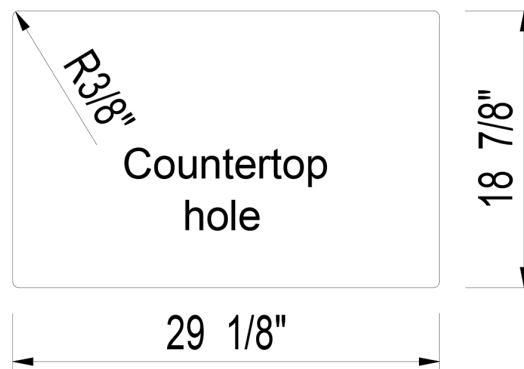

AB3020DI

30" Drop-In Single Bowl Granite Composite Kitchen Sink

∴kitchensource.com
☎ 1.800.667.8721