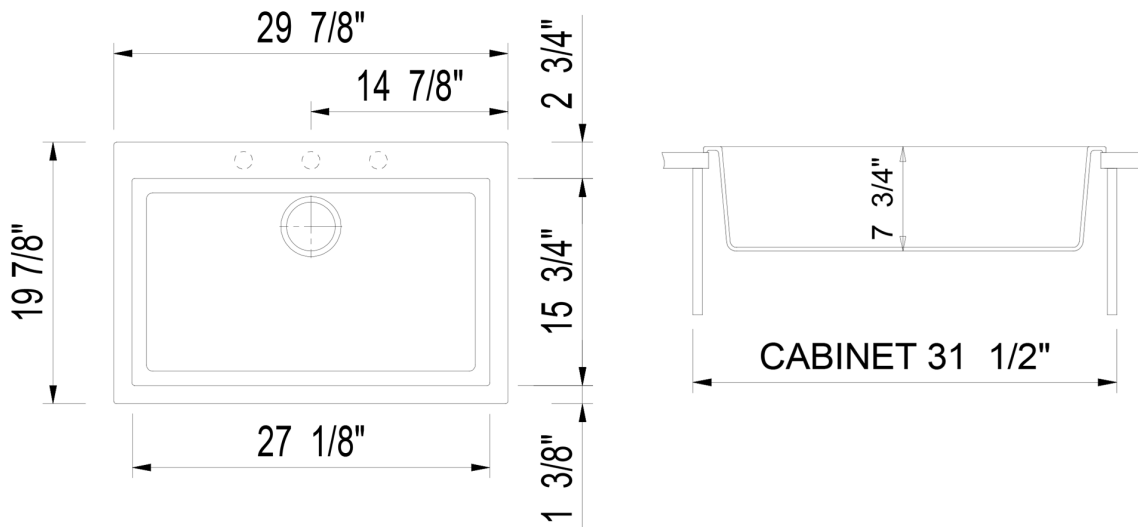

AB3020DI

30" Drop-In Single Bowl Granite Composite Kitchen Sink

∴kitchensource.com
☎ 1.800.667.8721