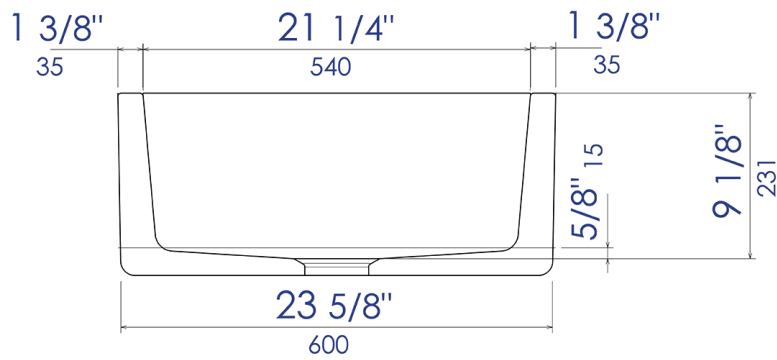

AB2418HS

24" Reversible Smooth / Fluted Single Bowl Fireclay Farm Sink

∴kitchensource.com

☎ 1.800.667.8721