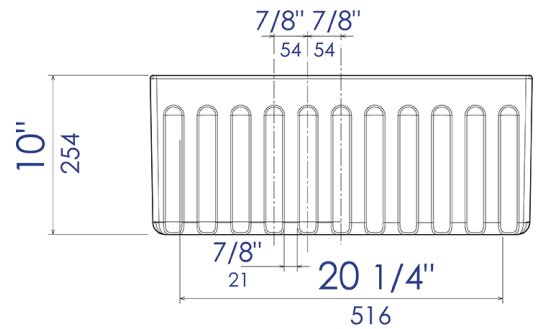

AB2418HS

24" Reversible Smooth / Fluted Single Bowl Fireclay Farm Sink

∴kitchensource.com

☎ 1.800.667.8721