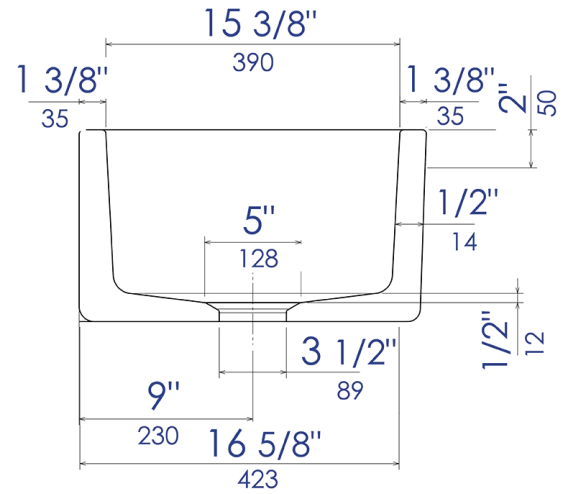

AB2418HS

24" Reversible Smooth / Fluted Single Bowl Fireclay Farm Sink

∴kitchensource.com

☎ 1.800.667.8721