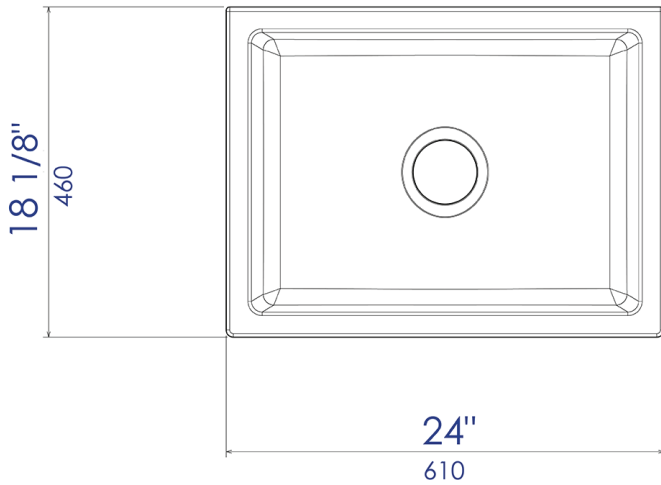

AB2418HS

24" Reversible Smooth / Fluted Single Bowl Fireclay Farm Sink

∴kitchensource.com

☎ 1.800.667.8721