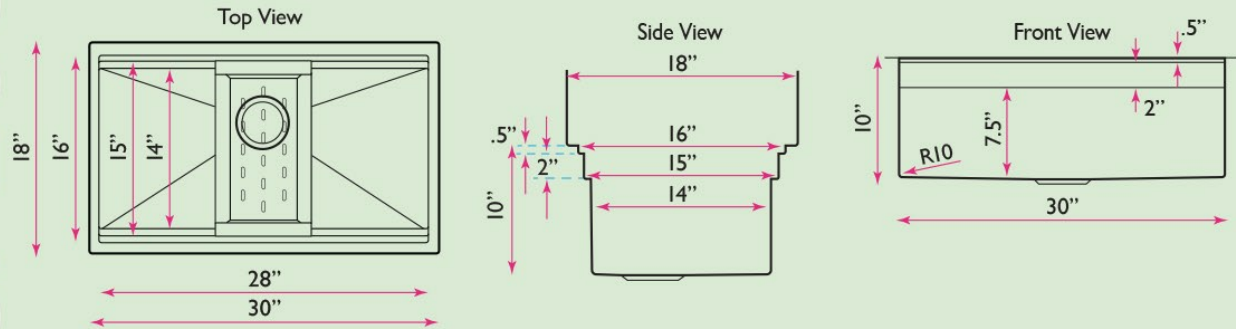

## SR-PS-3018-16

**∴kitchensource.com**

1.800.667.8721

SPECS

OVERALL DIMENSIONS	INTERIOR BOWL	INTERIOR LEDGE DIMENSIONS	BOWL DEPTH	BOTTOM GRID
30" x 18" x 10"	28" x 14"	28" x 16"; 28" x 15"	10"	Included