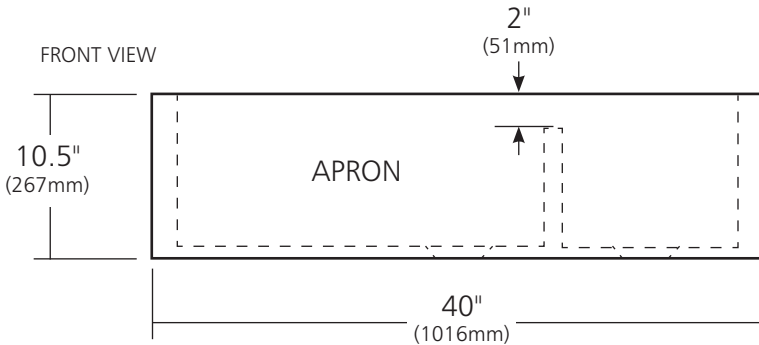

*SPECIFICATIONS*

**FARMHOUSE DUET PRO**

*Farmhouse Series*

TOP VIEW

CPK274 Antique  
CPK574 Brushed Nickel

**PRODUCT DETAILS**

- 40" x 22" x 10.5" OD (1016mm x 559mm x 267mm)
- Lg Basin: 24" x 18" x 10" ID (610mm x 457mm x 254mm)
- Sm Basin: 11.75" x 18" x 10" ID (298mm x 457mm x 254mm)
- Hand hammered 16 gauge recycled copper
- Apron extends 3" (76mm) on sides
- 3.5" (89mm) drain opening
- Dimensions are not exact and may vary  $\pm .5"$  (13mm)

FRONT VIEW

SIDE VIEW

**INSTALLATION**

- Undermount

**COORDINATING PRODUCTS**

- Drains: DR320 or DR340
- Bottom Grid: GR1710 & GR2217
- MetalProtect™

**STANDARDS COMPLIANCE**

- UPC/cUPC compliant

**IMPORTANT**

Due to the handcrafted nature of this product, it will vary in finish, texture, hammering, and other details. Dimensions may vary up to .5" (13mm). We strongly recommend waiting for the actual product before making any installation cuts.