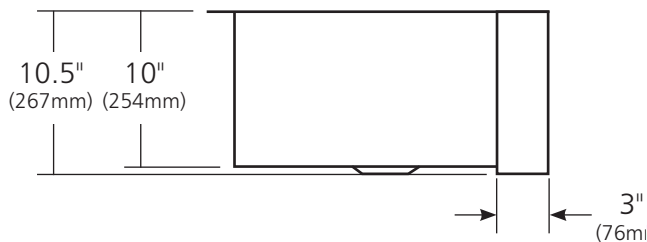

*SPECIFICATIONS*

**FARMHOUSE DUET PRO**

*Farmhouse Series*

TOP VIEW

CPK274 Antique  
CPK574 Brushed Nickel

**PRODUCT DETAILS**

- 40" x 22" x 10.5" OD (1016mm x 559mm x 267mm)
- Lg Basin: 24" x 18" x 10" ID (610mm x 457mm x 254mm)
- Sm Basin: 11.75" x 18" x 10" ID (298mm x 457mm x 254mm)
- Hand hammered 16 gauge recycled copper
- Apron extends 3" (76mm) on sides
- 3.5" (89mm) drain opening
- Dimensions are not exact and may vary  $\pm .5"$  (13mm)

FRONT VIEW

SIDE VIEW

**INSTALLATION**

- Undermount

**COORDINATING PRODUCTS**

- Drains: DR320 or DR340
- Bottom Grid: GR1710 & GR2217
- MetalProtect™

**STANDARDS COMPLIANCE**

- UPC/cUPC compliant

**IMPORTANT**

Due to the handcrafted nature of this product, it will vary in finish, texture, hammering, and other details. Dimensions may vary up to .5" (13mm). We strongly recommend waiting for the actual product before making any installation cuts.