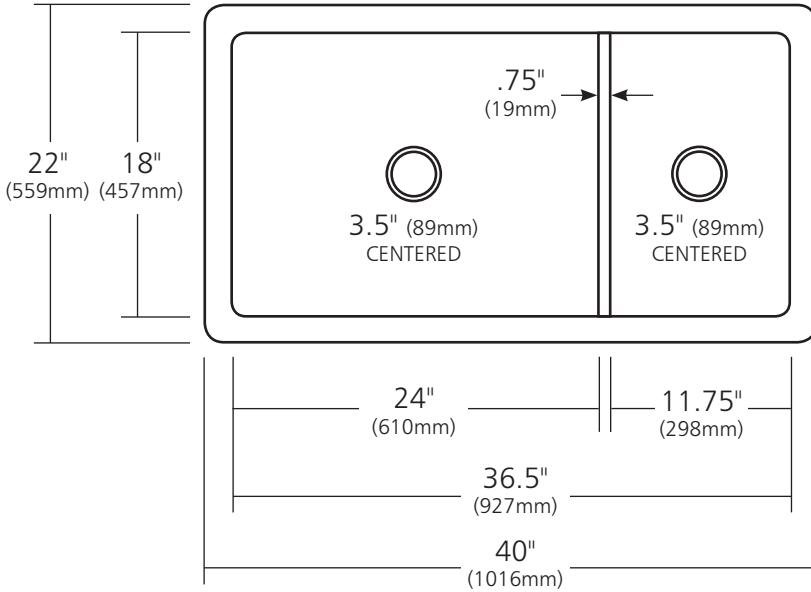

*SPECIFICATIONS*

**FARMHOUSE DUET PRO**

*Farmhouse Series*

TOP VIEW

CPK274 Antique  
CPK574 Brushed Nickel

**PRODUCT DETAILS**

- 40" x 22" x 10.5" OD (1016mm x 559mm x 267mm)
- Lg Basin: 24" x 18" x 10" ID (610mm x 457mm x 254mm)
- Sm Basin: 11.75" x 18" x 10" ID (298mm x 457mm x 254mm)
- Hand hammered 16 gauge recycled copper
- Apron extends 3" (76mm) on sides
- 3.5" (89mm) drain opening
- Dimensions are not exact and may vary  $\pm .5"$  (13mm)

FRONT VIEW

SIDE VIEW

**INSTALLATION**

- Undermount

**COORDINATING PRODUCTS**

- Drains: DR320 or DR340
- Bottom Grid: GR1710 & GR2217
- MetalProtect™

**STANDARDS COMPLIANCE**

- UPC/cUPC compliant

**IMPORTANT**

Due to the handcrafted nature of this product, it will vary in finish, texture, hammering, and other details. Dimensions may vary up to .5" (13mm). We strongly recommend waiting for the actual product before making any installation cuts.