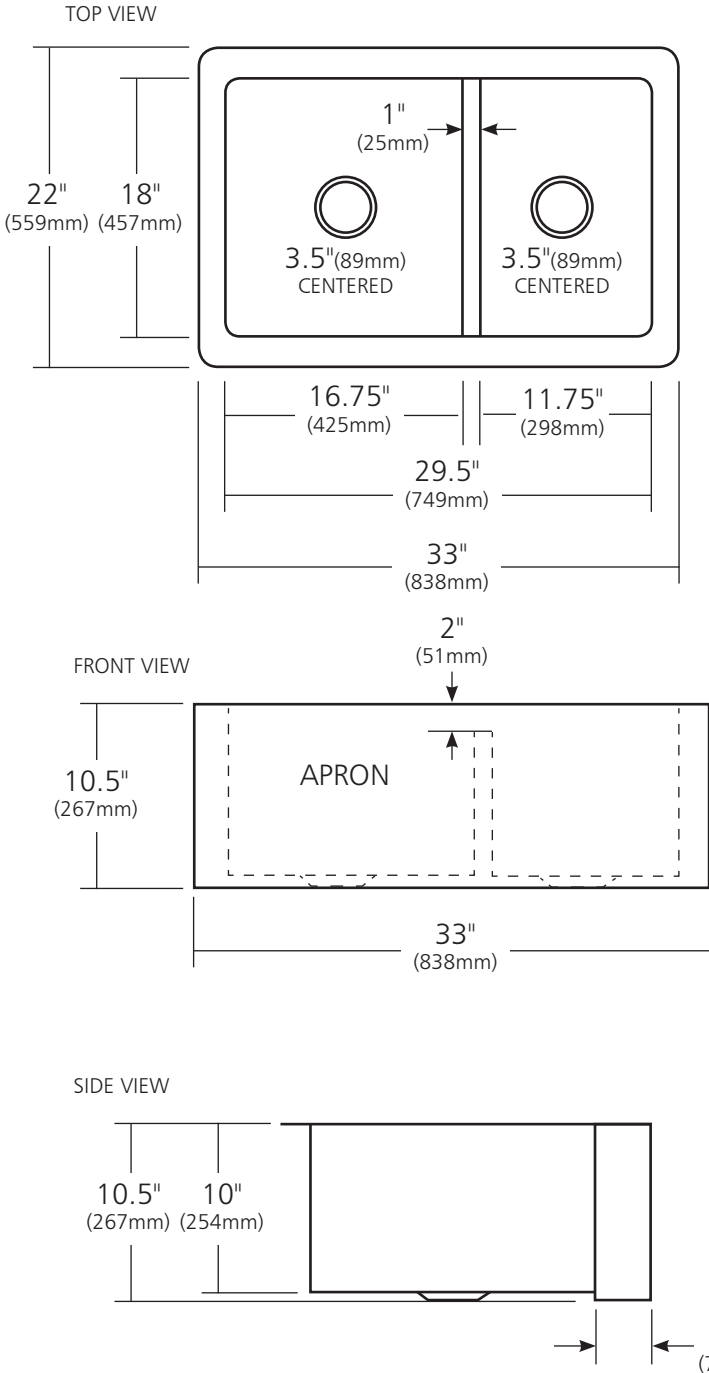

SPECIFICATIONS

FARMHOUSE DUET

Farmhouse Series

CPK276 Antique
CPK576 Brushed Nickel

PRODUCT DETAILS

- 33" x 22" x 10.5" OD (838mm x 559mm x 267mm)
- Lg Basin: 16.75" x 18" x 10" ID (425mm x 457mm x 254mm)
- Sm Basin: 11.75" x 18" x 10" ID (298mm x 457mm x 254mm)
- Hand hammered 16 gauge recycled copper
- Apron extends 3" (76mm) on sides
- 3.5" (89mm) drain opening
- Dimensions are not exact and may vary $\pm .5"$ (13mm)

INSTALLATION

- Undermount

COORDINATING PRODUCTS

- Drains: DR320 or DR340
- Bottom Grid: GR1710 & GR1715
- MetalProtect™

STANDARDS COMPLIANCE

- UPC/cUPC compliant

IMPORTANT

Due to the handcrafted nature of this product, it will vary in finish, texture, hammering, and other details. Dimensions may vary up to .5" (13mm). We strongly recommend waiting for the actual product before making any installation cuts.