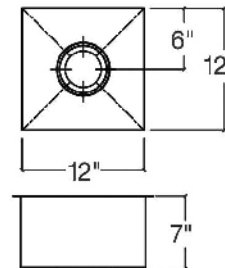

### PRODUCT SPECIFICATIONS:

Sink type to be undermount single bowl. Sink to be handcrafted from a single sheet of 16 ga stainless steel having 18/10 chrome/nickel content and a no.4 brushed finish. Sink to feature bowl bottom grooves, center Ø3 1/2" drain placement and sound insulation pads. Sink overall dimensions to be 13" left-to-right and 13,5" front to back. Bowl dimensions to be 12" left-to-right and 12" front to back. Sink to feature 7mm radius corners. Sink to be Julien J7® collection model no. 3923 with drain diameter of 2" or model no. 3917 with drain diameter of 3 1/2".

### SINK DIMENSIONS:

Model	Overall	Bowl (s)	Ø Drain	Recommended Cabinet size
<b>3923</b>	13 x 13,5	12 x 12	2	18
<b>3917</b>	13 x 13,5	12 x 12	3 1/2	18

- All dimensions are in inches
- Cutout template supplied with every sink and available on our web site