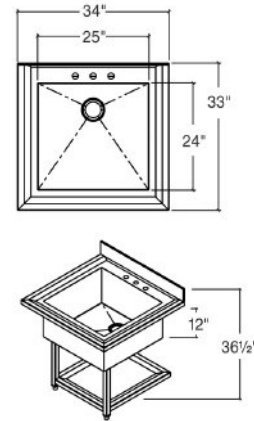

HOME
REFINEMENTS

JULIEN

003865 | URBANEDGE®

PEDESTAL STAINLESS STEEL UTILITY SINK

Specifications

Model	003865
Collection	UrbanEdge®
Bowl dimensions	25" × 24" × 12"
Overall dimensions	34" × 33" × 36 1/2"
Recommended cabinet	Custom

Features

- Handcrafted in Canada
- Commercial quality stainless steel - 16 ga thickness
- Sturdy 16 ga tubular stainless steel structure
- Corrosion resistant material - 304 series (18/10)
- Environmentally friendly product, 100% recyclable
- Elegant no. 4 brushed finish that matches the appliances
- Highly efficient sound deadening pads
- Practical flat sink bottom and straight bowl sides that maximize available space in the bowl
- Stylish and functional bowl bottom grooves that facilitate water drainage
- Convenient 5" high backsplash
- Rear 3-1/2" drain placement
- Mounting hardware included
- Certifications: ASME A112.19.3, CSA B45.0, CSA B45.4