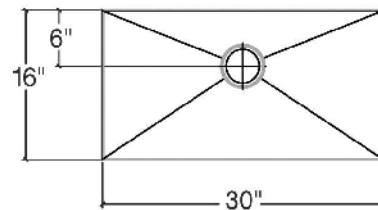

### PRODUCT SPECIFICATIONS:

Sink type to be undermount single bowl. Sink to be handcrafted from a single sheet of 16 ga stainless steel having 18/10 chrome/nickel content and a no.4 brushed finish. Sink to feature bowl bottom grooves, center-back Ø3 1/2" drain placement and sound insulation pads. Sink overall dimensions to be 31" left-to-right and 17,5" front to back. Bowl dimensions to be 30" left-to-right and 16" front to back. Sink to feature 0mm radius corners. Sink to be Julien UrbanEdge® collection model no. 3615 with drain diameter of 2" or model no. 3685 with drain diameter of 3 1/2".

### SINK DIMENSIONS:

Model	Overall	Bowl (s)	Depth	Recommended Cabinet size
<b>3615</b>	31 x 17,5	30 x 16	8	36
<b>3685</b>	31 x 17,5	30 x 16	10	36

- All dimensions are in inches
- Cutout template supplied with every sink and available on our web site