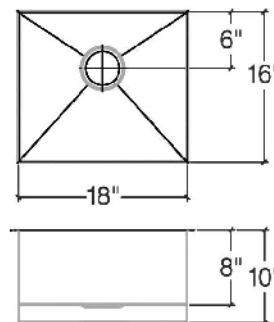

### PRODUCT SPECIFICATIONS:

Sink type to be undermount single bowl. Sink to be handcrafted from a single sheet of 16 ga stainless steel having 18/10 chrome/nickel content and a no.4 brushed finish. Sink to feature bowl bottom grooves, center-back Ø3 1/2" drain placement and sound insulation pads. Sink overall dimensions to be 19" left-to-right and 17,5" front to back. Bowl dimensions to be 18" left-to-right and 16" front to back. Sink to feature 0mm radius corners. Sink to be Julien UrbanEdge® collection model no. 3604 with drain diameter of 2" or model no. 3647 with drain diameter of 3 1/2".

### SINK DIMENSIONS:

Model	Overall	Bowl (s)	Depth	Recommended Cabinet size
<b>3604</b>	19 x 17,5	18 x 16	8	24
<b>3647</b>	19 x 17,5	18 x 16	10	24

- All dimensions are in inches
- Cutout template supplied with every sink and available on our web site