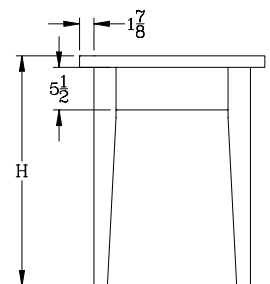

FEATURES:

- 1-1/2" Thick Top (Food Service Grade Stainless 18/8)
- Heavy Duty Stainless Top Reinforced With Solid Underlayment
- Maple Base
- Dovetailed Maple Drawers
- Shipped Knocked Down
- 2 Cartons

36" Height - Add a "C" after the Model Number

Model	Size	Wt
MIL4824	48"x24"	140
MIL6030	60"x30"	170
MIL6036	60"x36"	197

30" Height - Add a "C" after the Model Number

Model	Size	Wt
MIL4824	48"x24"	138
MIL6030	60"x30"	168
MIL6036	60"x36"	195

MATERIAL:

Top: Heavy Duty 16 Gauge Stainless Top Reinforced With Solid Underlayment

Legs: Base, Hardwood