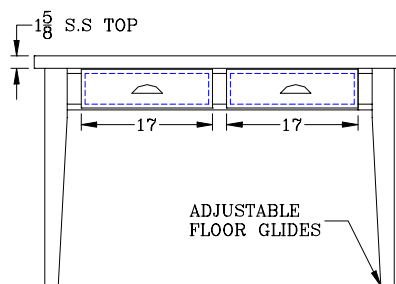

FEATURES:

- 1-1/2" Thick Top (Food Service Grade Stainless 18/8)
- Heavy Duty Stainless Top Reinforced With Solid Underlayment
- Maple Base
- Dovetailed Maple Drawers
- Shipped Knocked Down
- 2 Cartons

36" Height - Add a "C" after the Model Number

Model	Size	Wt
MIL4824	48"x24"	140
MIL6030	60"x30"	170
MIL6036	60"x36"	197

30" Height - Add a "C" after the Model Number

Model	Size	Wt
MIL4824	48"x24"	138
MIL6030	60"x30"	168
MIL6036	60"x36"	195

MATERIAL:

Top: Heavy Duty 16 Gauge Stainless Top Reinforced With Solid Underlayment

Legs: Base, Hardwood