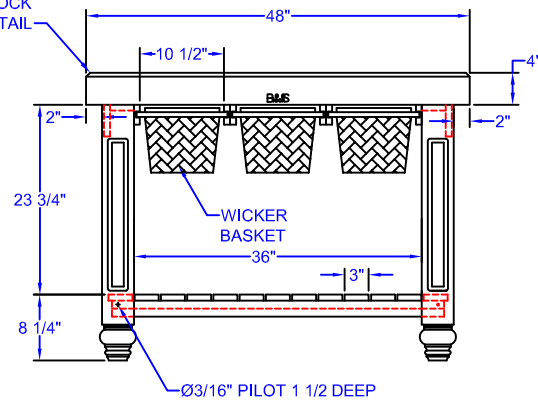

## NOTES:

- HARD MAPLE END GRAIN TOP, STANDARD BOOS BLOCK CREAM FINISH

STANDARD BLOCK  
EDGE DETAIL

SALES ORDER NUMBER:

JK

DRAWN BY:

1-23-04

DATE:

1/2"=1'

SCALE:

MODEL NUMBER: