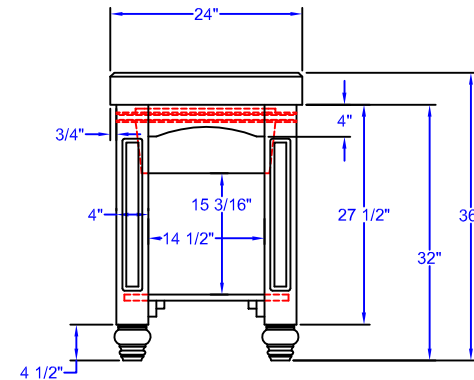

STANDARD BLOCK  
EDGE DETAIL

SALES ORDER NUMBER:

JK

DRAWN BY:

1-23-04

DATE:

1/2"=1'

SCALE:

MODEL NUMBER: