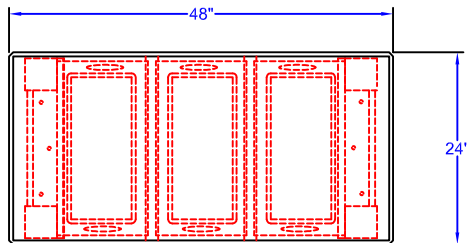

NOTES:

- HARD MAPLE END GRAIN TOP, STANDARD BOOS BLOCK CREAM FINISH