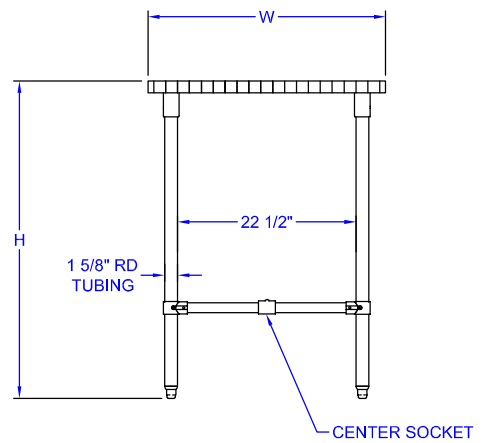

CHY-CUCKNB430-40

CAS01-R

**CUCINA CLASSICO IN CHERRY**

MODEL #	QTY
CHY-CUCKNB424	
CHY-CUCKNB424-40	
CHY-CUCKNB430	
CHY-CUCKNB430-40	

# DETAILED SPECIFICATIONS

## CUCINA CLASSICO IN CHERRY

MODEL #	SIZE	HEIGHT	WEIGHT (LBS)
CHY-CUCKNB424	48" X 24" X 1-1/2"	36"	51
CHY-CUCKNB424-40	48" X 24" X 1-1/2"	40"	56
CHY-CUCKNB430	48" X 30" X 1-1/2"	36"	53
CHY-CUCKNB430-40	48" X 30" X 1-1/2"	40"	58