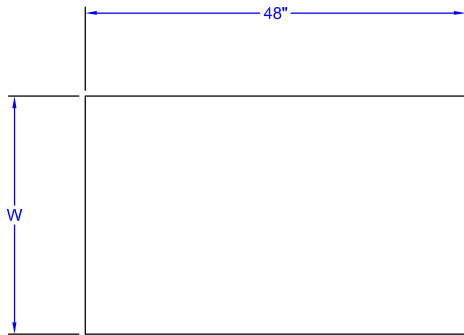

## CUCINA CLASSICO IN CHERRY

MODEL #	SIZE	HEIGHT	WEIGHT (LBS)
CHY-CUCKNB424	48" X 24" X 1-1/2"	36"	51
CHY-CUCKNB424-40	48" X 24" X 1-1/2"	40"	56
CHY-CUCKNB430	48" X 30" X 1-1/2"	36"	53
CHY-CUCKNB430-40	48" X 30" X 1-1/2"	40"	58