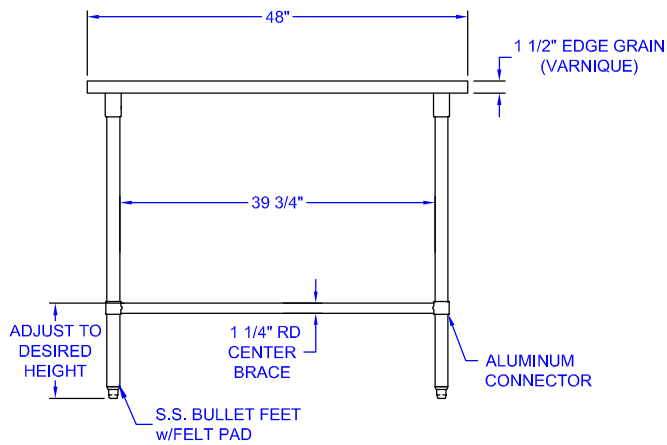

# DETAILED SPECIFICATIONS

## CUCINA CLASSICO IN CHERRY

MODEL #	SIZE	HEIGHT	WEIGHT (LBS)
CHY-CUCKNB424	48" X 24" X 1-1/2"	36"	51
CHY-CUCKNB424-40	48" X 24" X 1-1/2"	40"	56
CHY-CUCKNB430	48" X 30" X 1-1/2"	36"	53
CHY-CUCKNB430-40	48" X 30" X 1-1/2"	40"	58