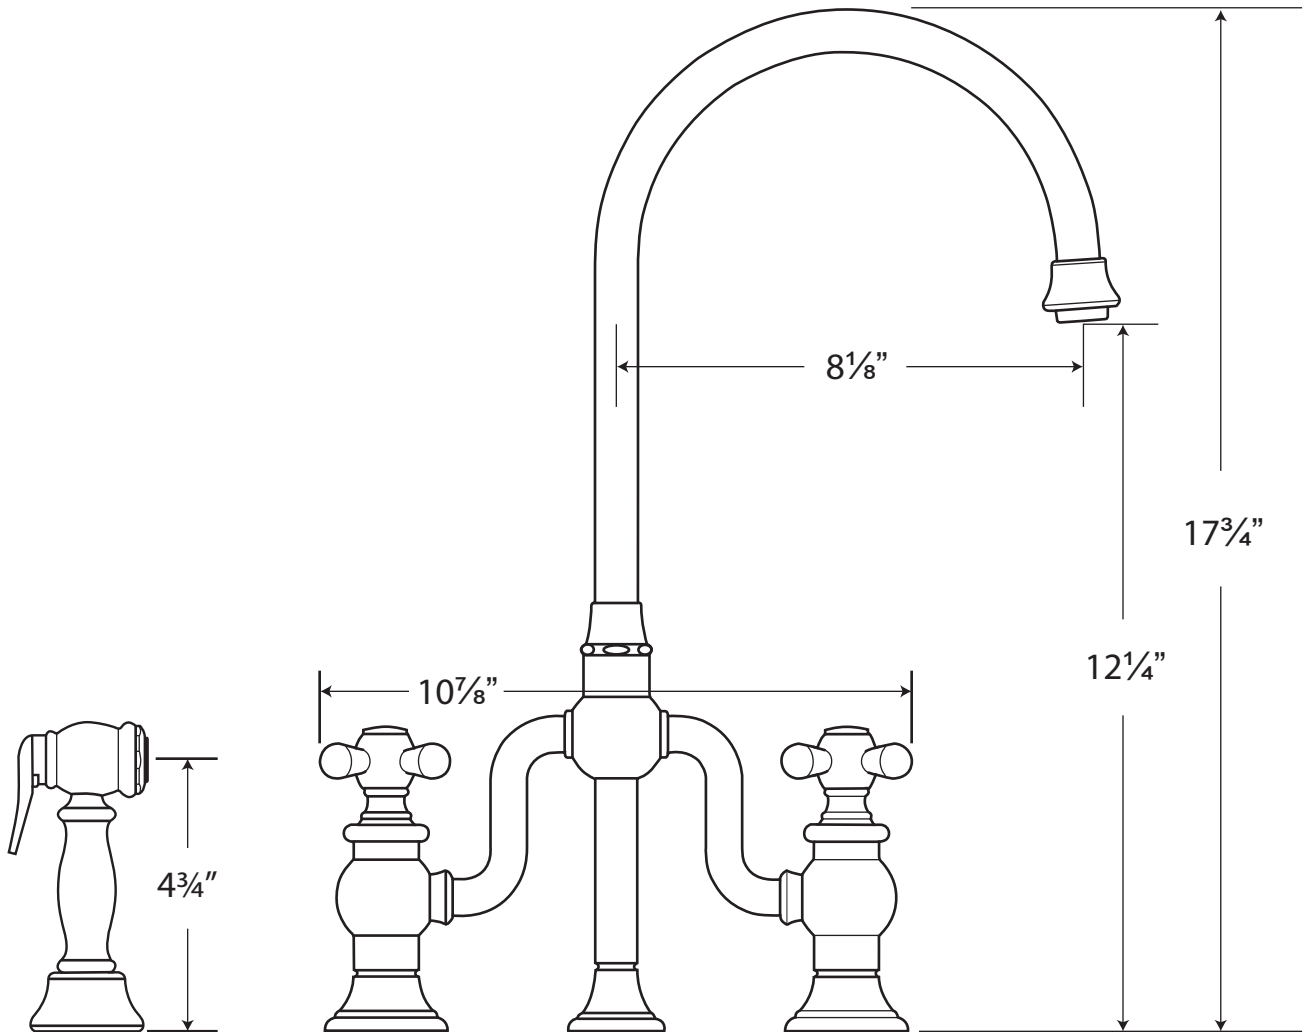

Whitehaus[®]

WHTTSCR3-9773-NT

Twisthaus+

LIVE WITH STYLE!

∴kitchensource.com
☎ 1.800.667.8721